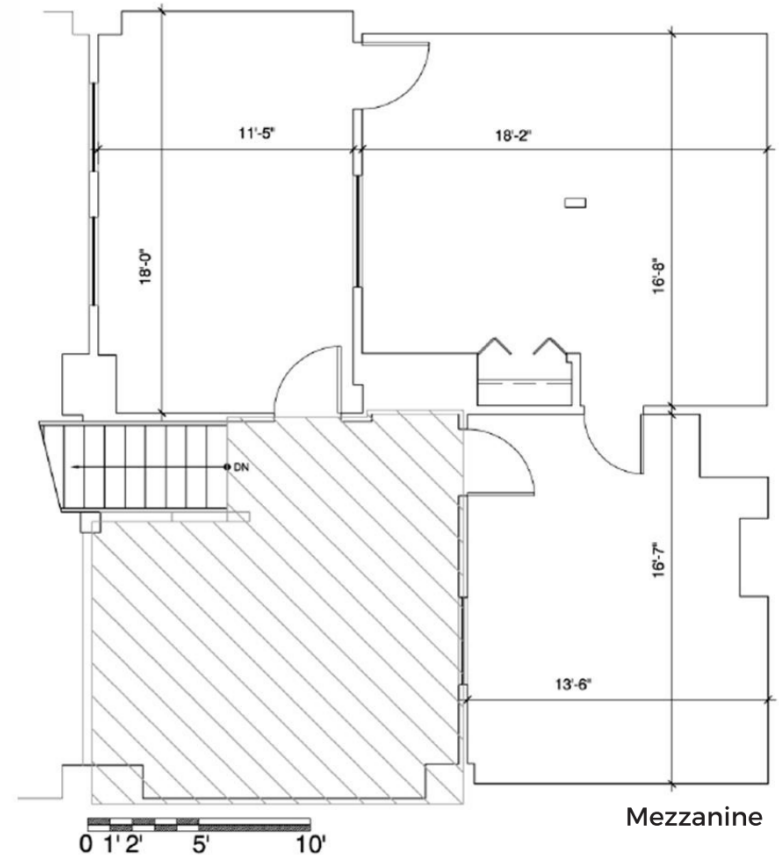

17 NORTH WABASH

23 N Wabash - 1,900 SF

www.willardjones.com

Mezzanine

Full floor

All dimensions on this plan are approximate and should be field verified.