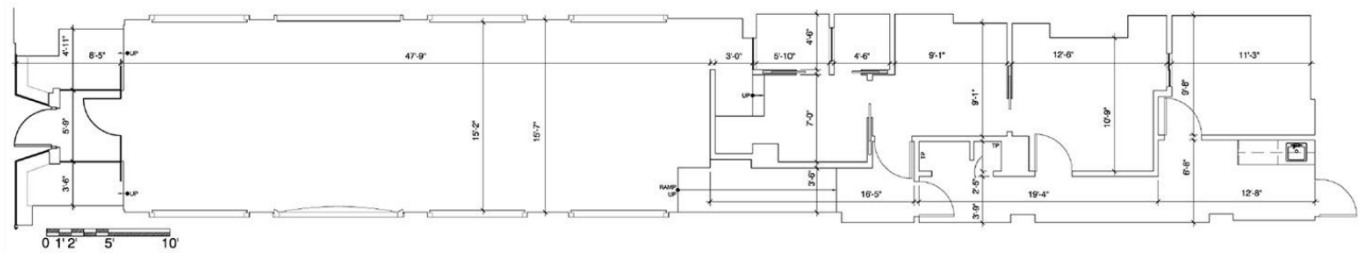

17 NORTH WABASH

23 N Wabash - 1,900 SF

www.willardjones.com

Mezzanine

Full floor

All dimensions on this plan are approximate and should be field verified.