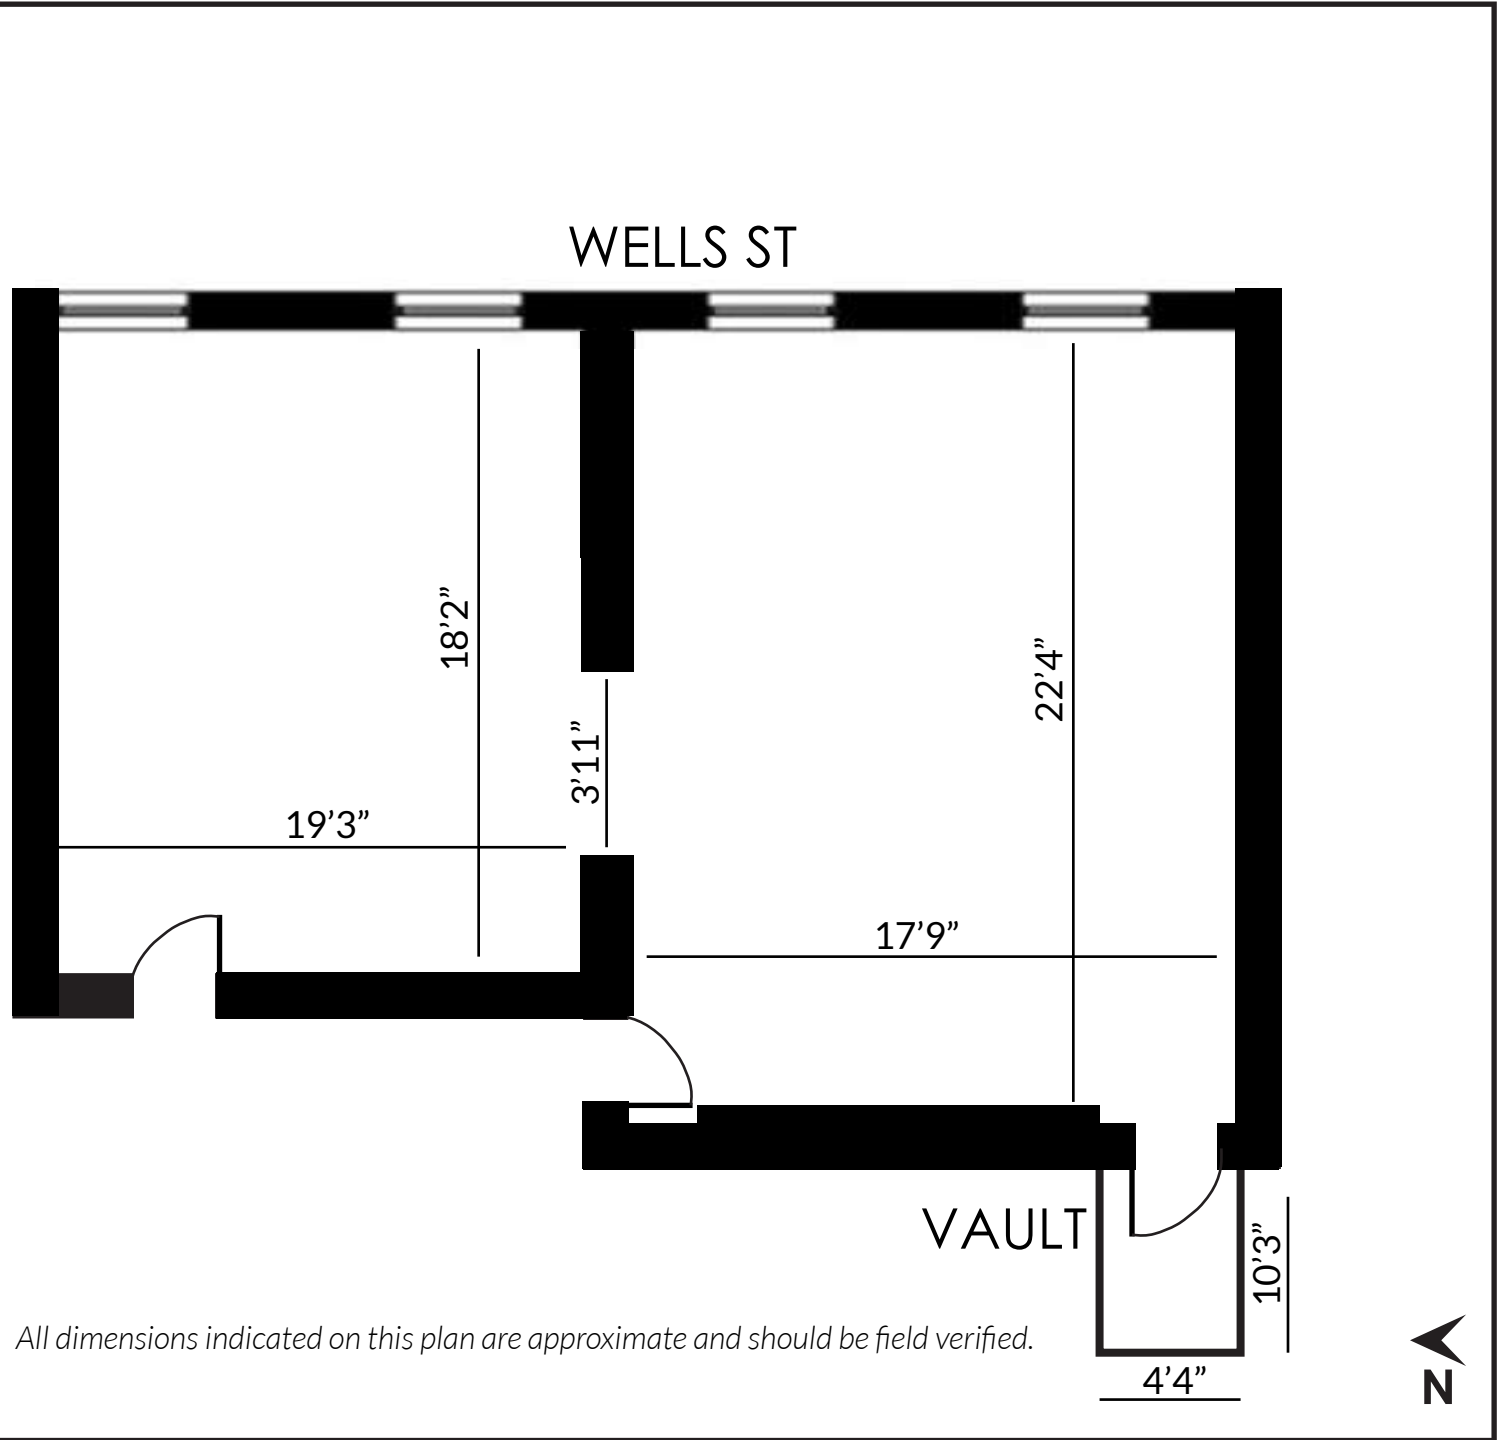

Suite 250 - 1,220 SF

[www.willardjones.com](http://www.willardjones.com)

All dimensions indicated on this plan are approximate and should be field verified.