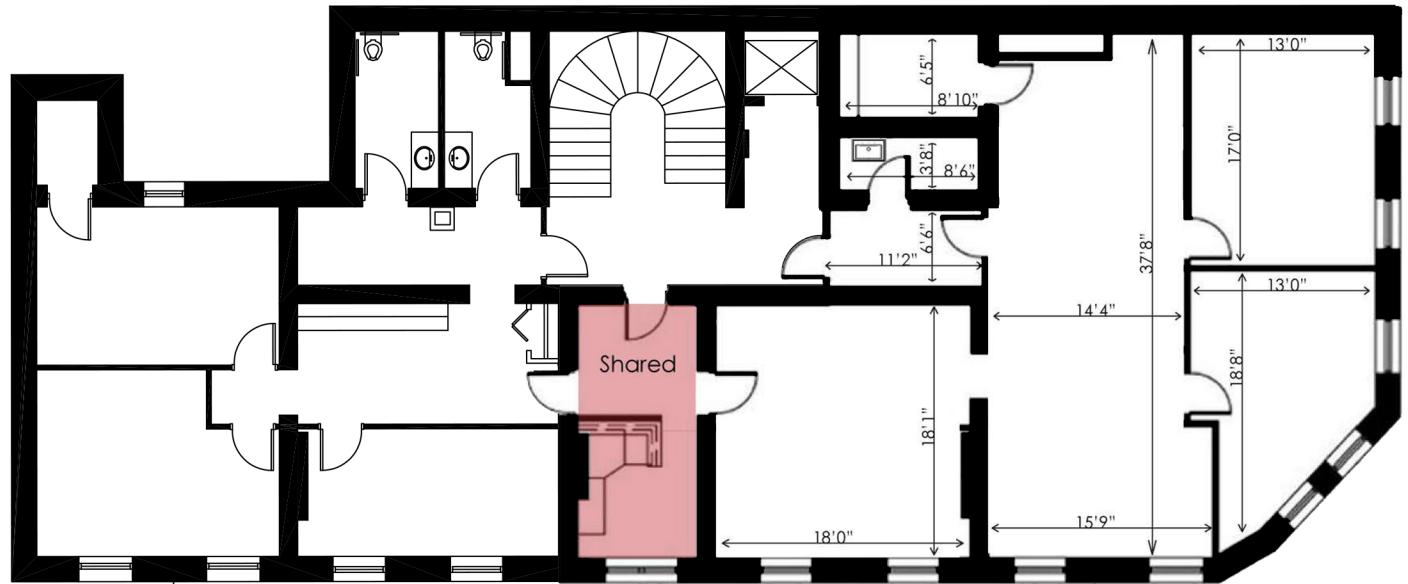

**40**  
**NORTH**  
**WELLS**

3rd Floor: 3,400 SF

[incommercialre.com](http://incommercialre.com)

FIRE ESCAPE

DN

THIRD FLOOR

SCALE: N.T.S.