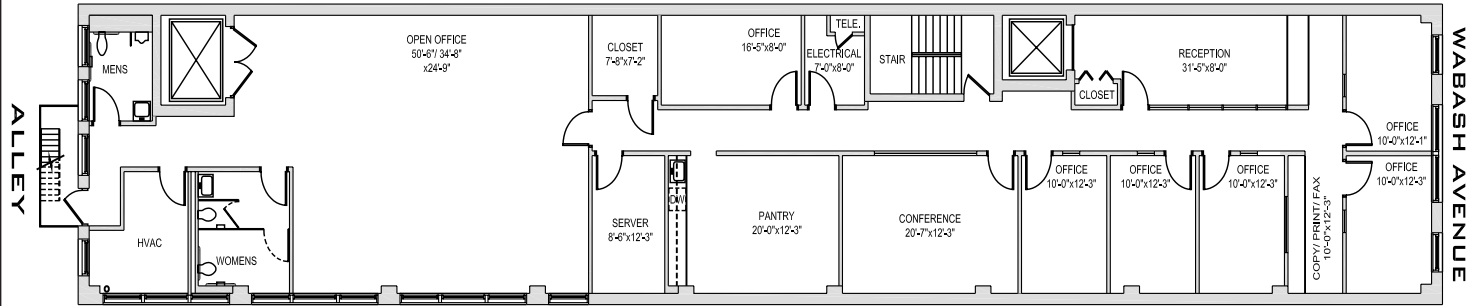

Suite 600 - 3,659 SF

**WILLARD
JONES**
REAL ESTATE

www.willardjones.com

① 5th FLOOR PLAN
1/16" = 1'-0"

All dimensions indicated on this plan are approximate and should be field verified.