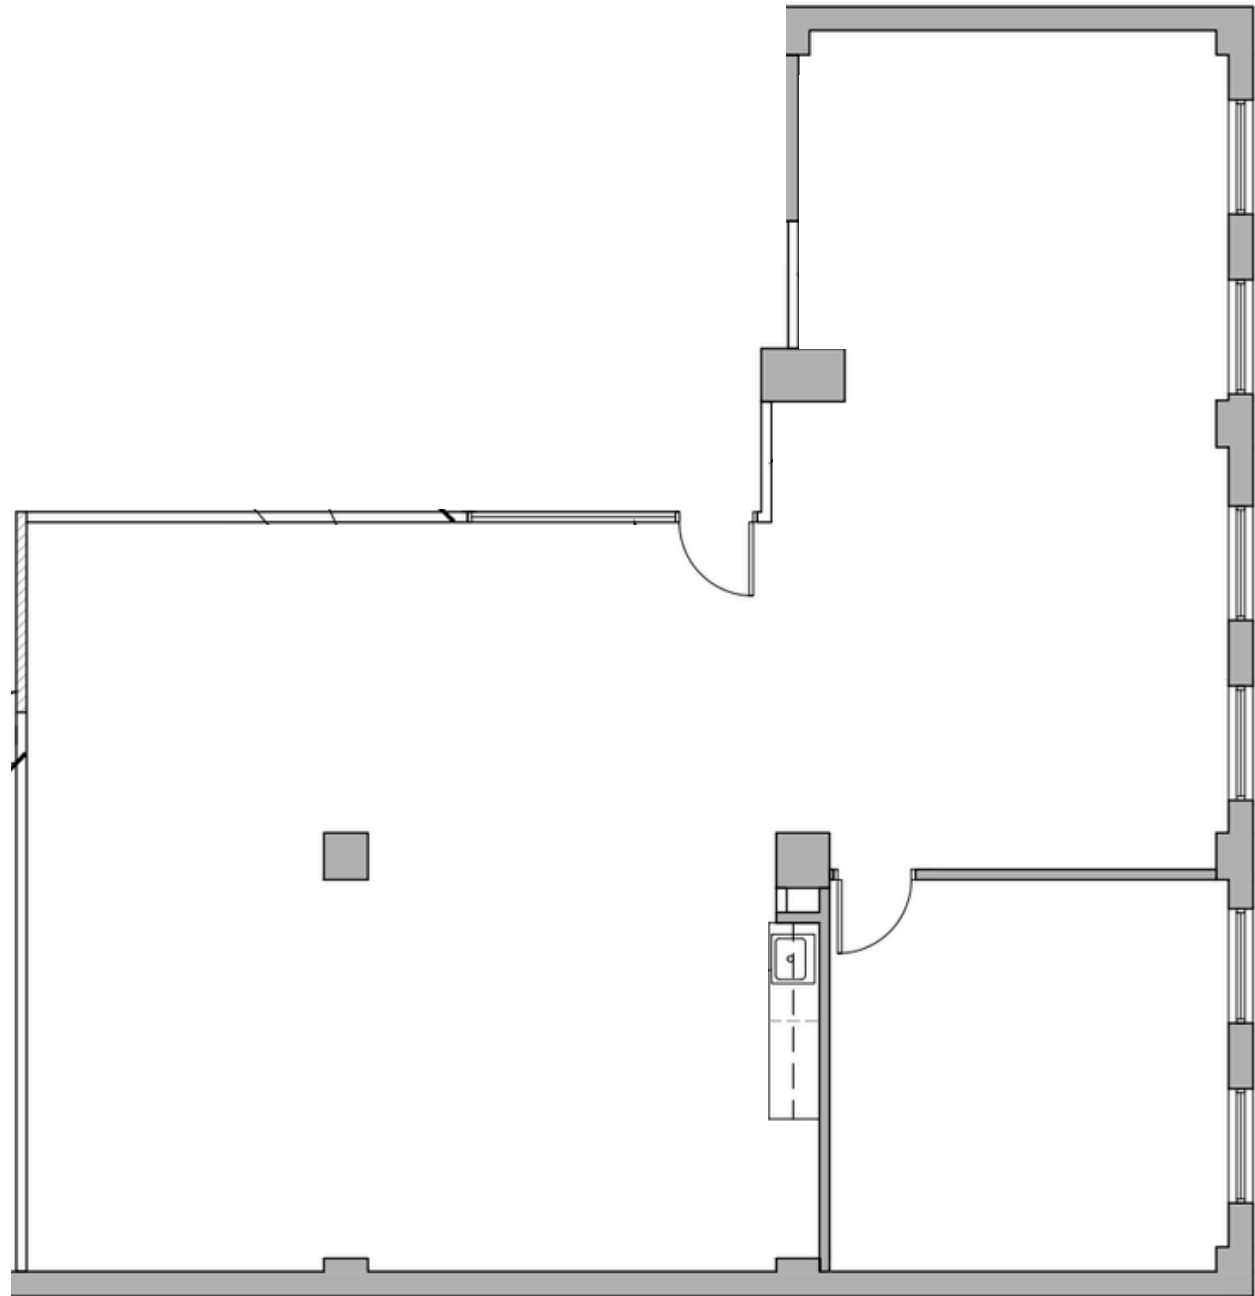

Suite 700 - 2,464 SF

www.willardjones.com

All dimensions indicated on this plan are approximate and should be field verified.