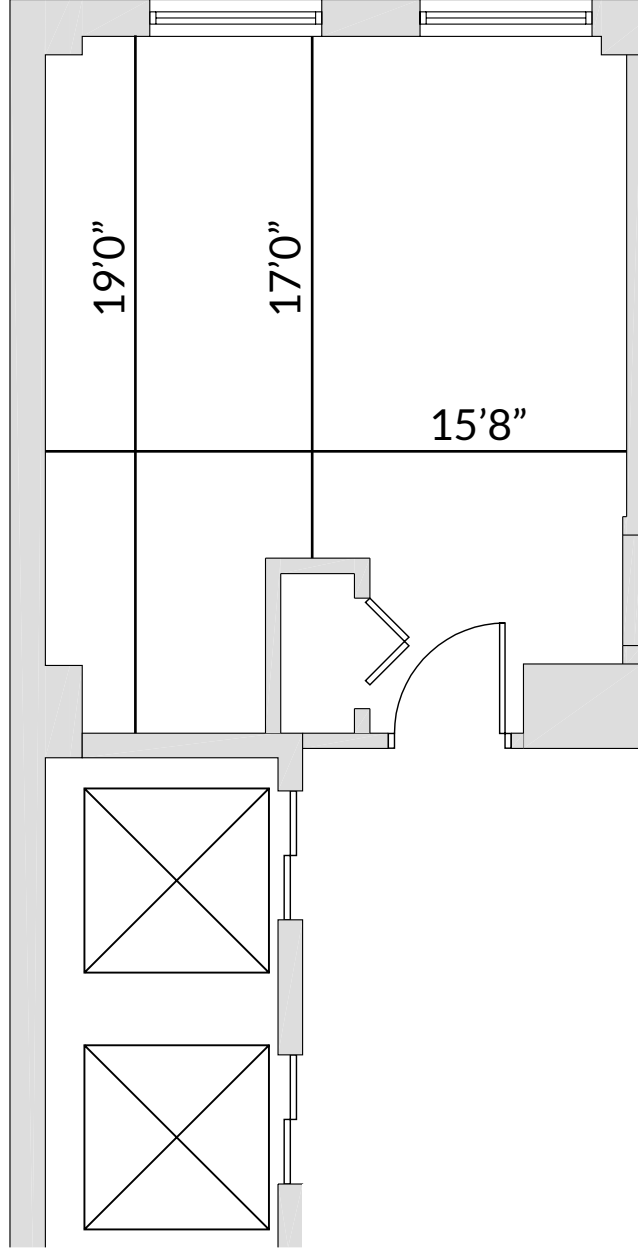

Suite 405 - 420 SF

[www.willardjones.com](http://www.willardjones.com)

*All dimensions indicated on this plan are approximate and should be field verified.*