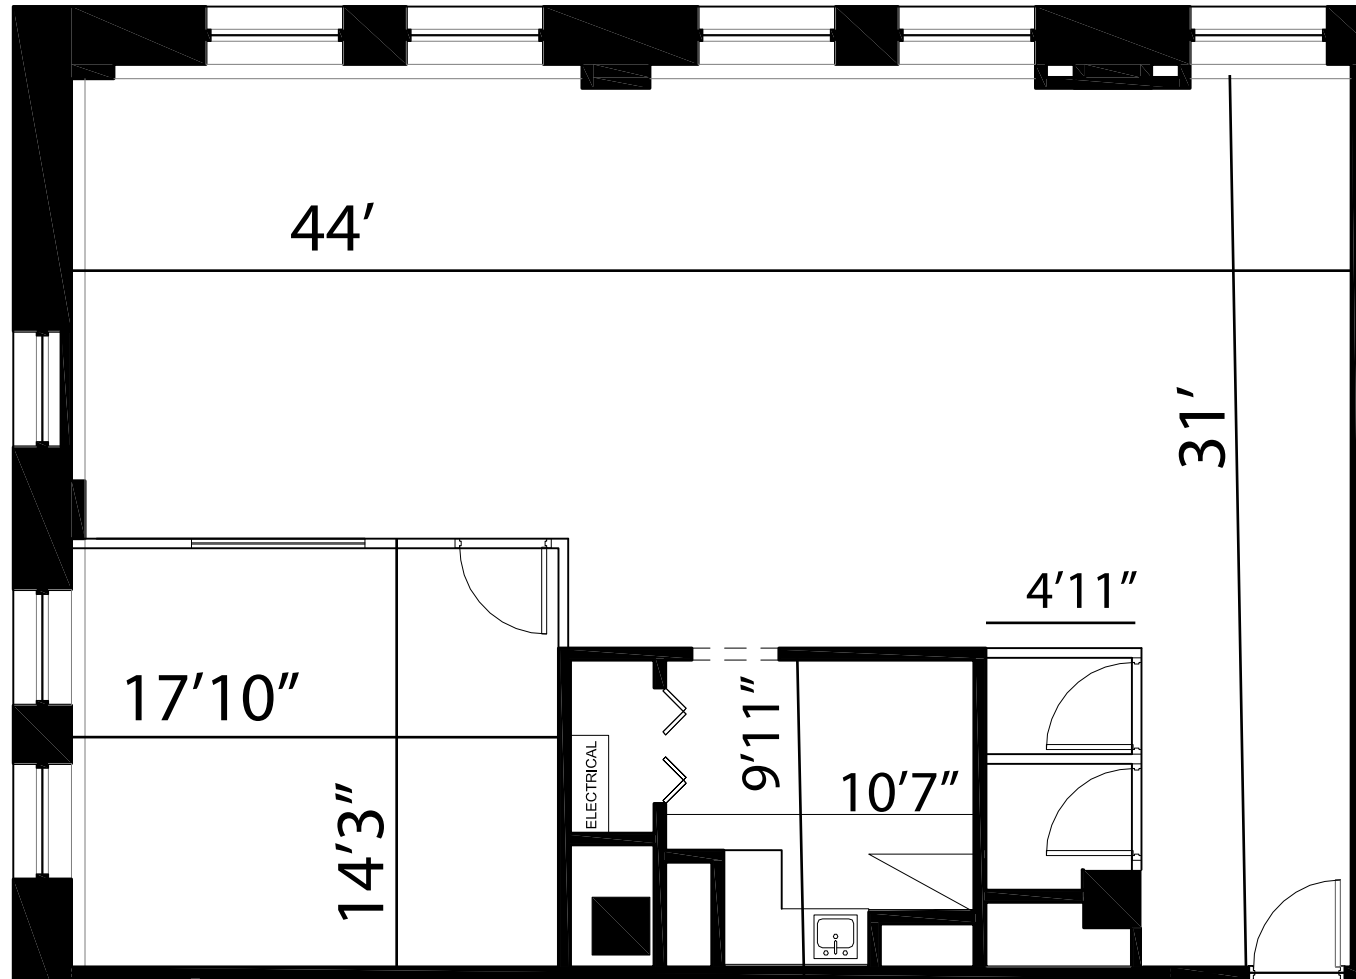

WEST MADISON

Suite 1350 - 1,940 SF

**WILLARD  
JONES**

REAL ESTATE

[www.willardjones.com](http://www.willardjones.com)

*All dimensions indicated on this plan are approximate and should be field verified.*