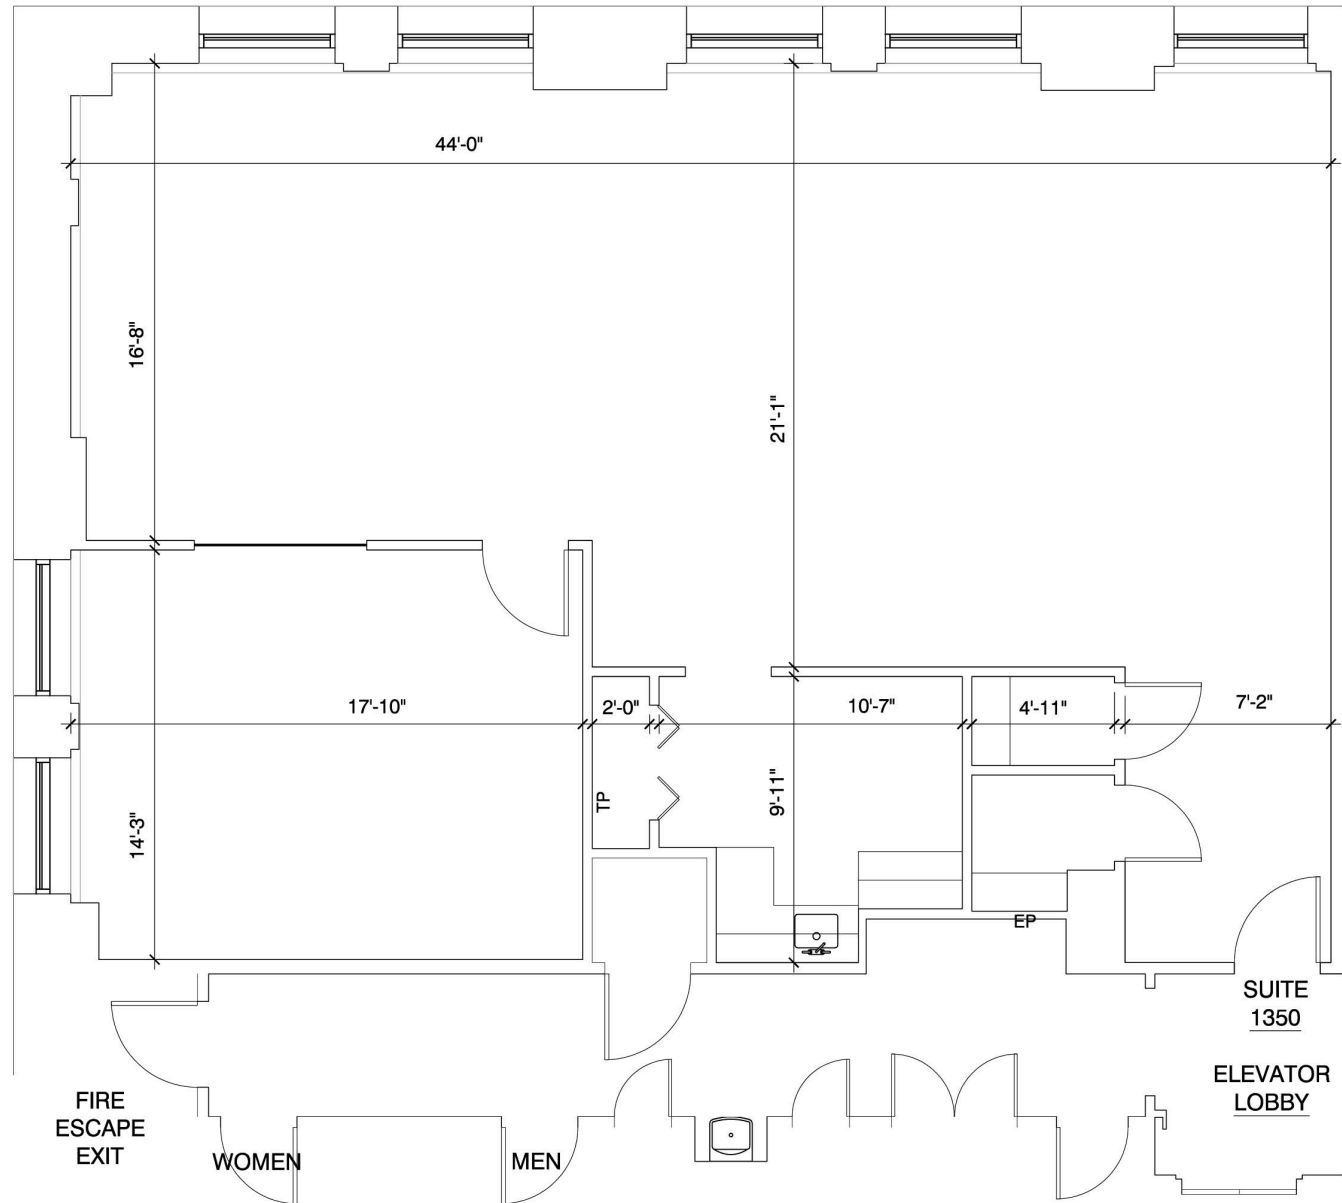

WEST MADISON

Suite 1350 - 1,940 SF

**WILLARD
JONES**
REAL ESTATE

www.willardjones.com

All dimensions indicated on this plan are approximate and should be field verified.