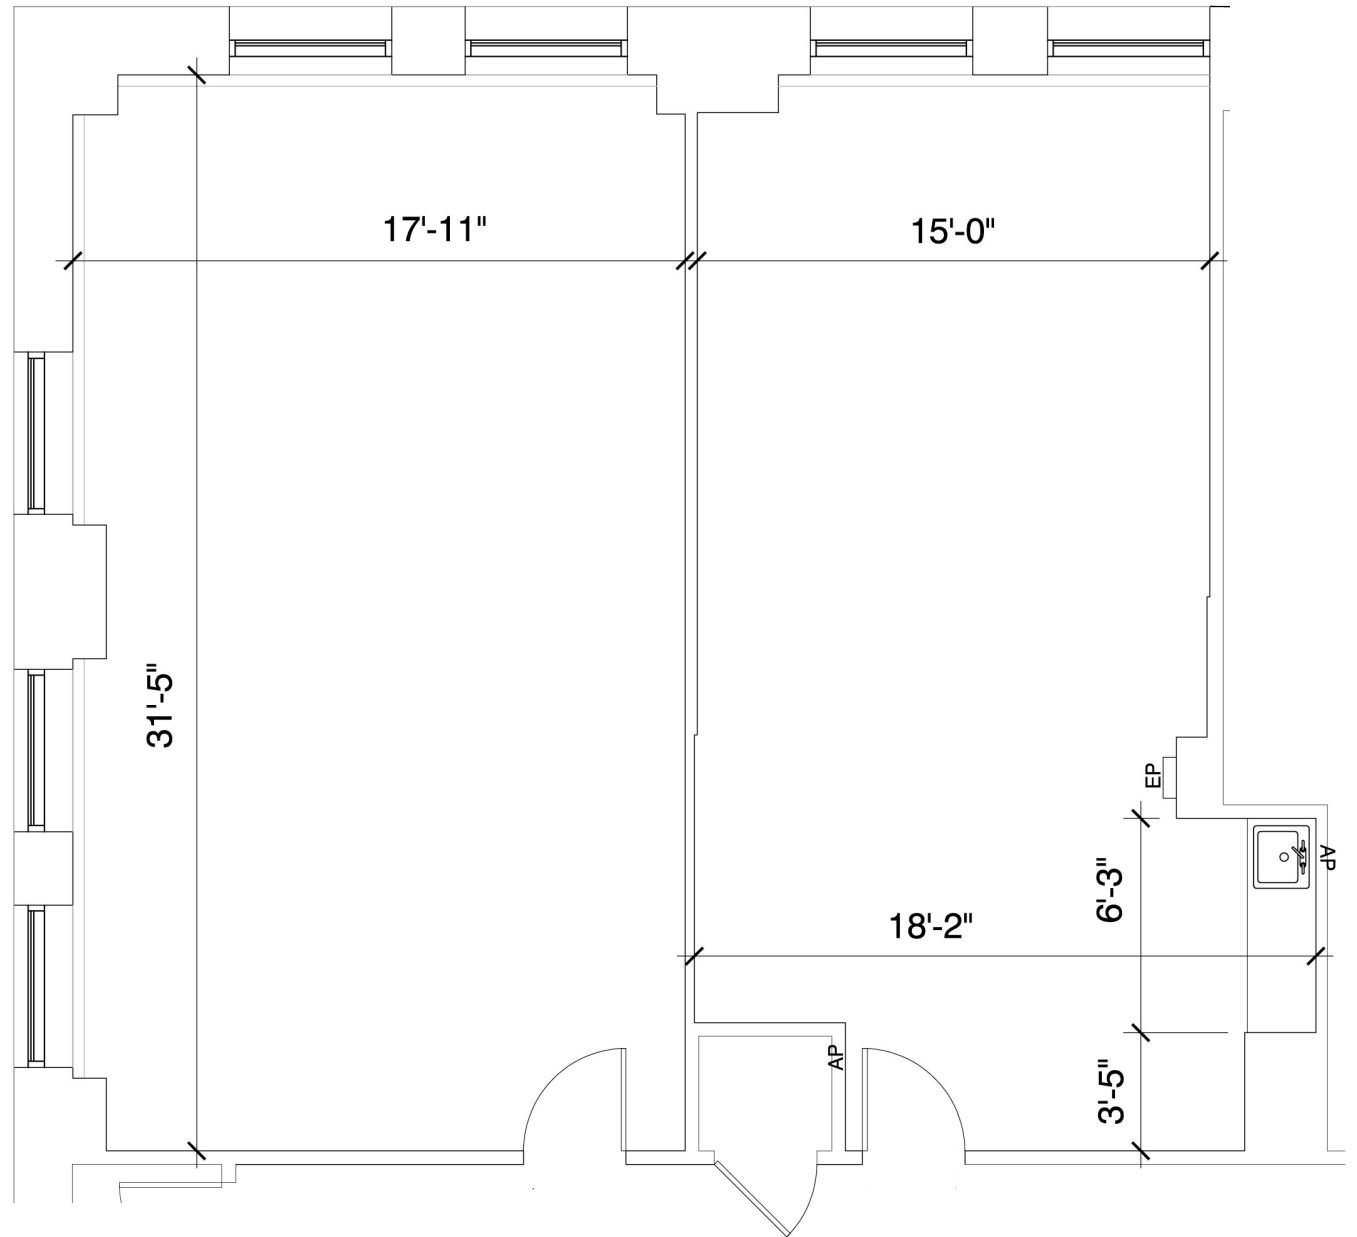

WEST MADISON

Suite 1601 - 1,554 SF

**WILLARD
JONES**
REAL ESTATE

www.willardjones.com

All dimensions indicated on this plan are approximate and should be field verified.