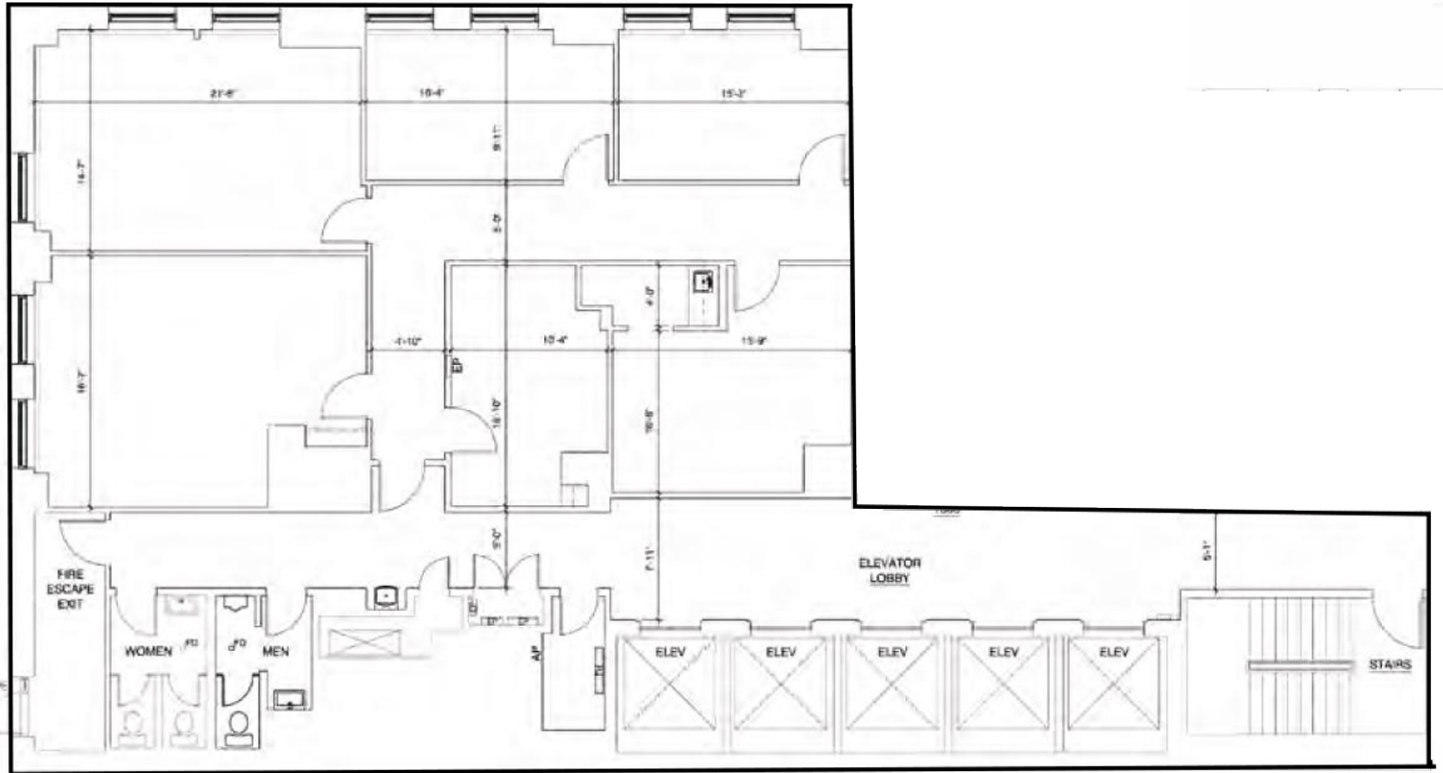

WEST MADISON

Suite 1850
2,495 SF

incommercialre.com

All dimensions indicated on this plan are approximate and should be field verified.