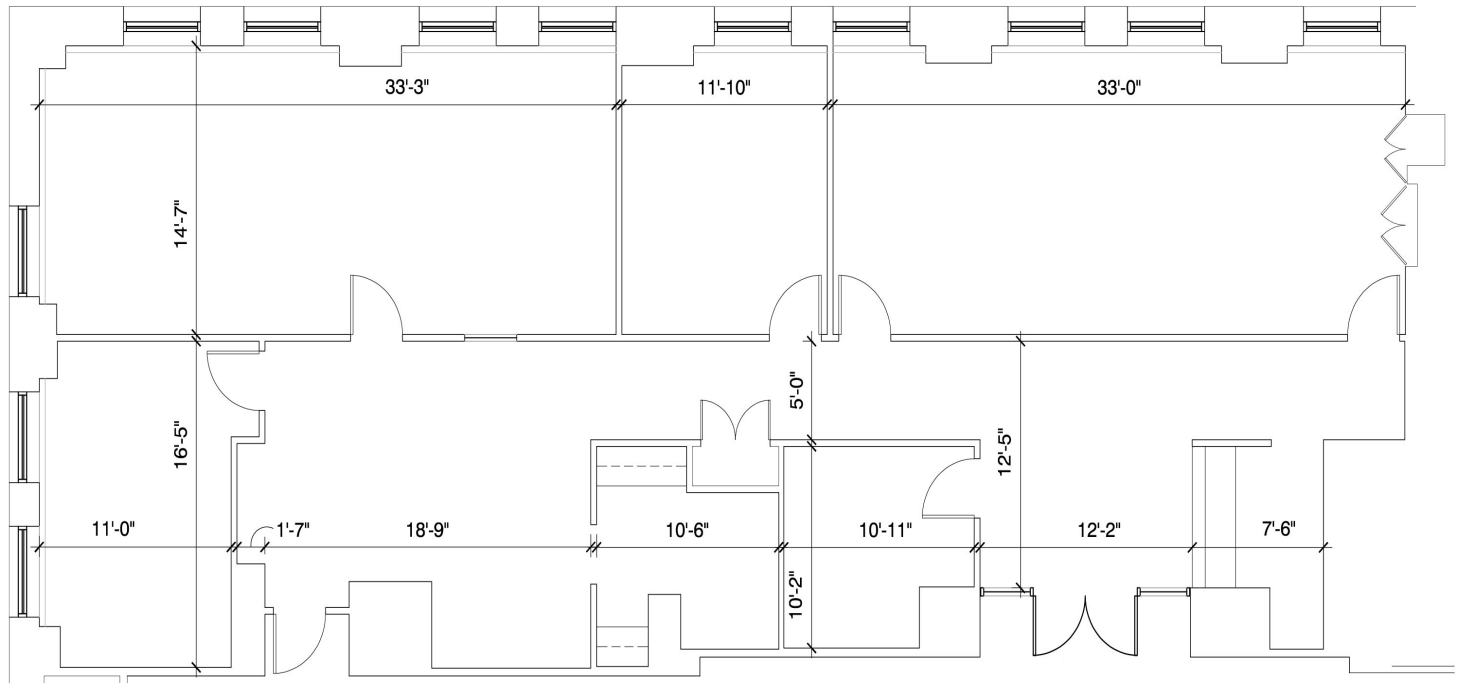

WEST MADISON

Suite 1901 - 2,218 SF

**WILLARD
JONES**

REAL ESTATE

www.willardjones.com

All dimensions indicated on this plan are approximate and should be field verified.