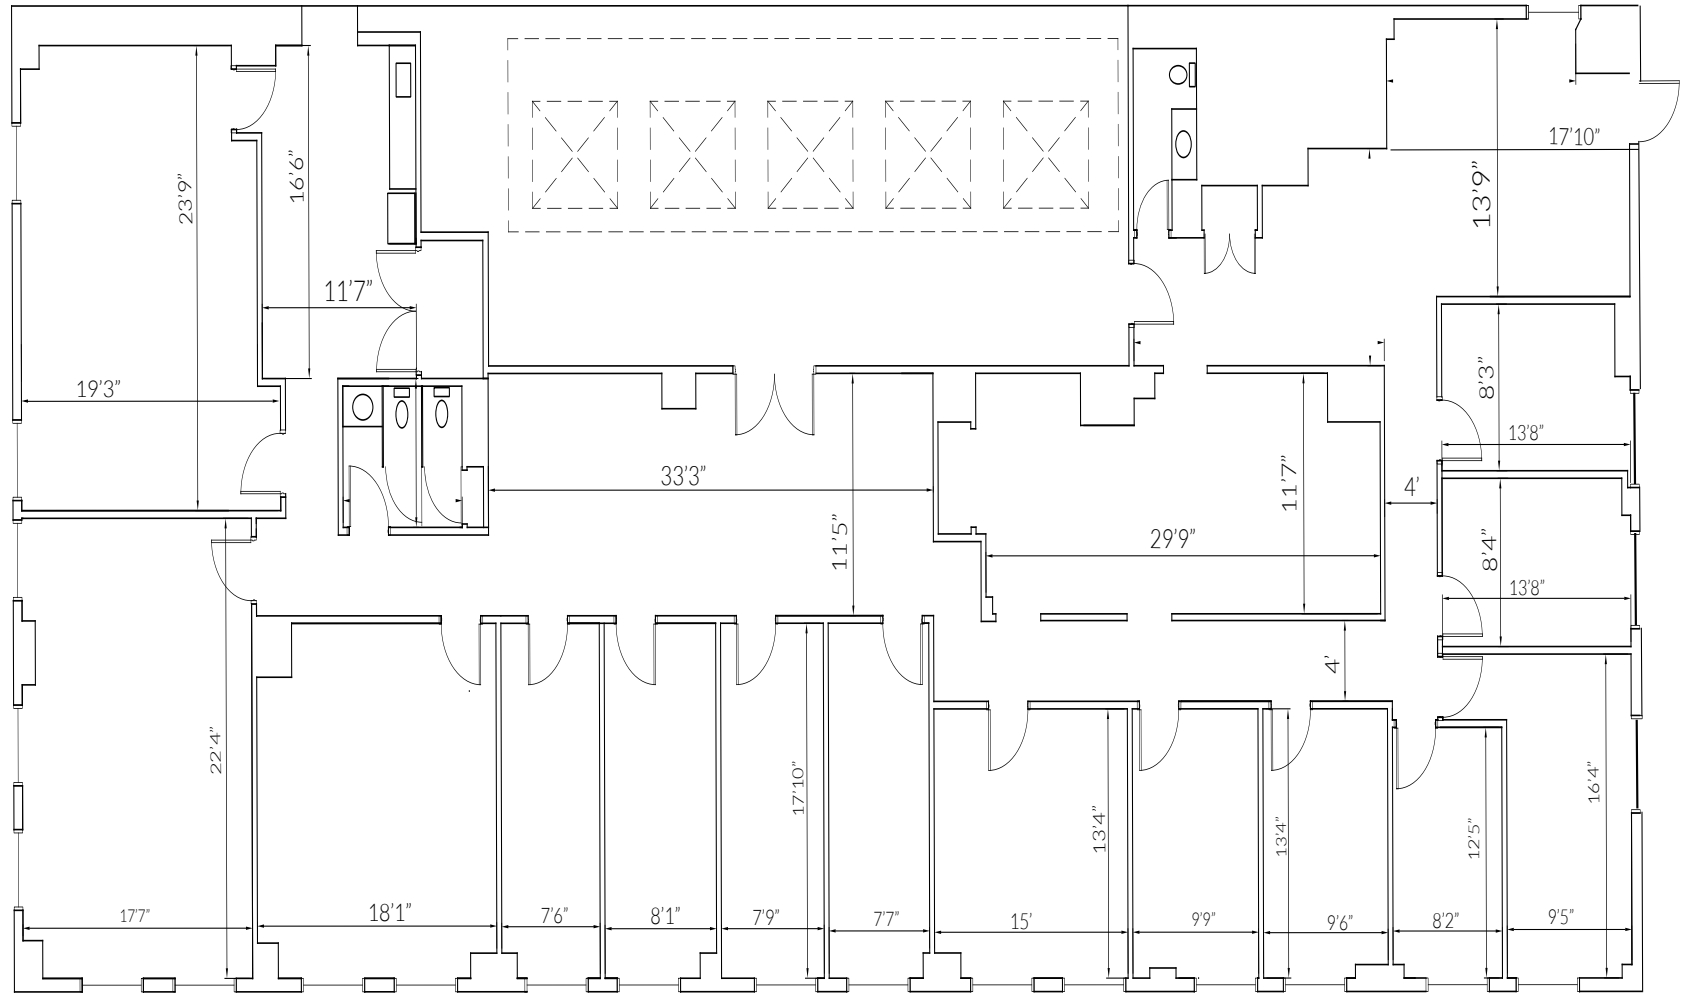

WEST MADISON

23rd Floor - 6,587 SF

**WILLARD
JONES**
REAL ESTATE

www.willardjones.com

All dimensions indicated on this plan are approximate and should be field verified.