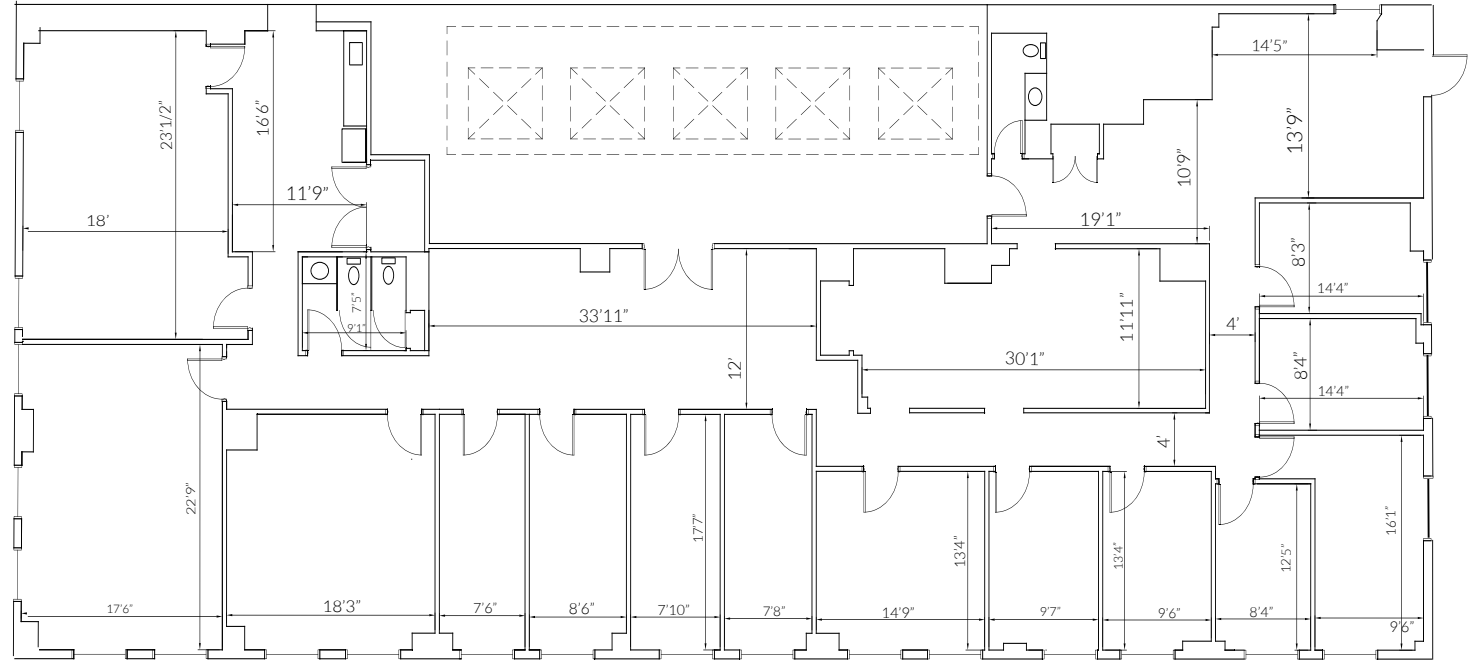

WEST MADISON

23rd Floor - 6,587 SF

**WILLARD  
JONES**  
REAL ESTATE

[www.willardjones.com](http://www.willardjones.com)

*All dimensions indicated on this plan are approximate and should be field verified.*