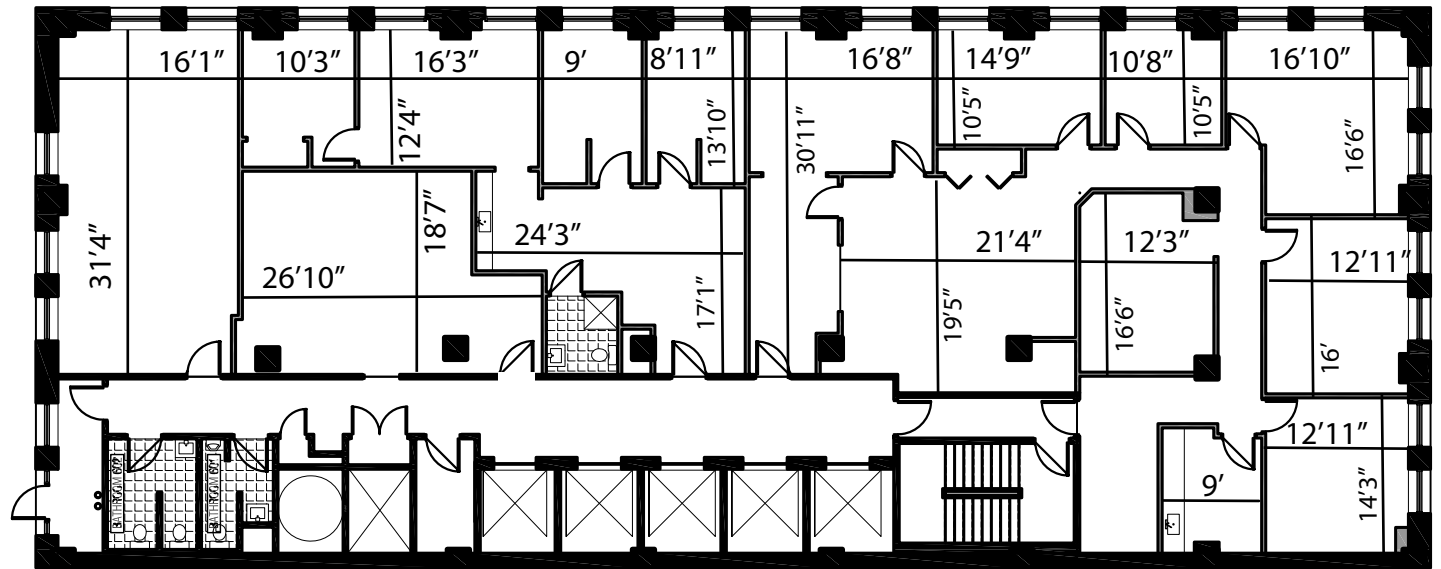

WEST MADISON

Suite 600 - 6,587 SF

**WILLARD  
JONES**  
REAL ESTATE

[www.willardjones.com](http://www.willardjones.com)

*All dimensions indicated on this plan are approximate and should be field verified.*