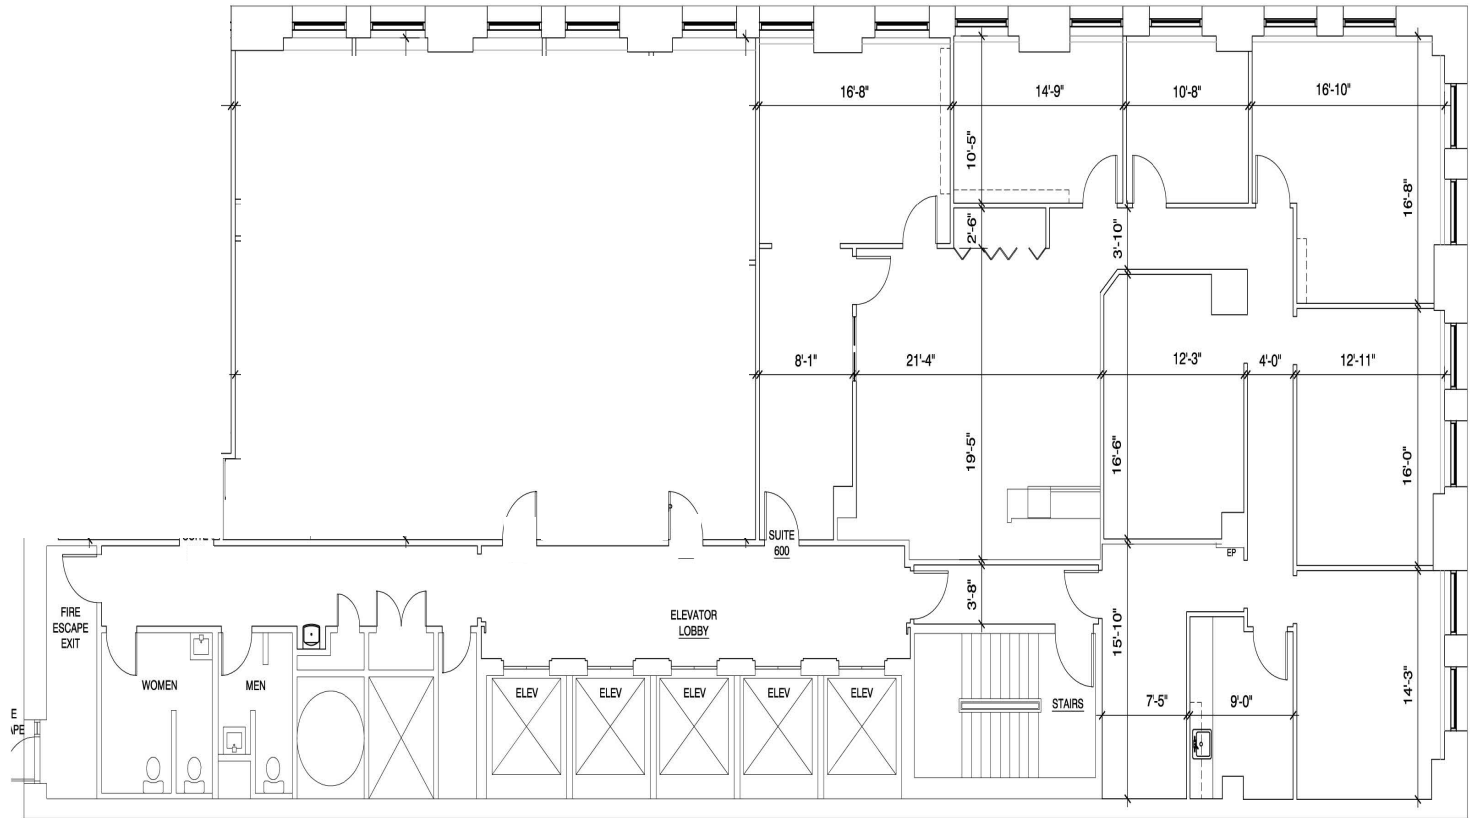

WEST MADISON

Suite 600 - 5,700 SF

**WILLARD  
JONES**  
REAL ESTATE

[www.willardjones.com](http://www.willardjones.com)

*All dimensions indicated on this plan are approximate and should be field verified.*