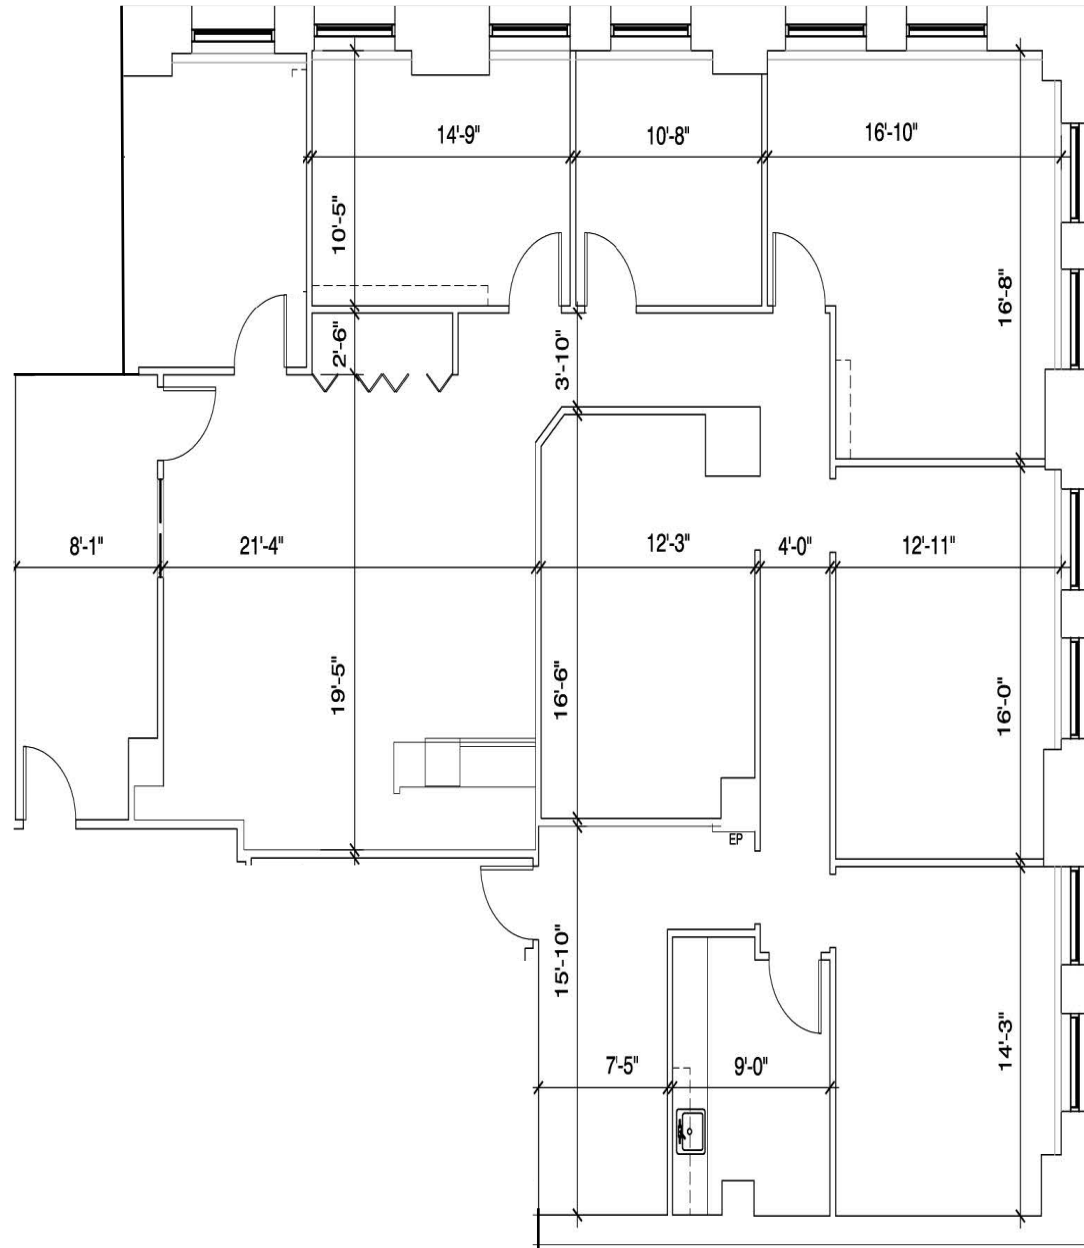

WEST MADISON

Suite 650 - 2,939 SF

**WILLARD
JONES**
REAL ESTATE

www.willardjones.com

All dimensions indicated on this plan are approximate and should be field verified.