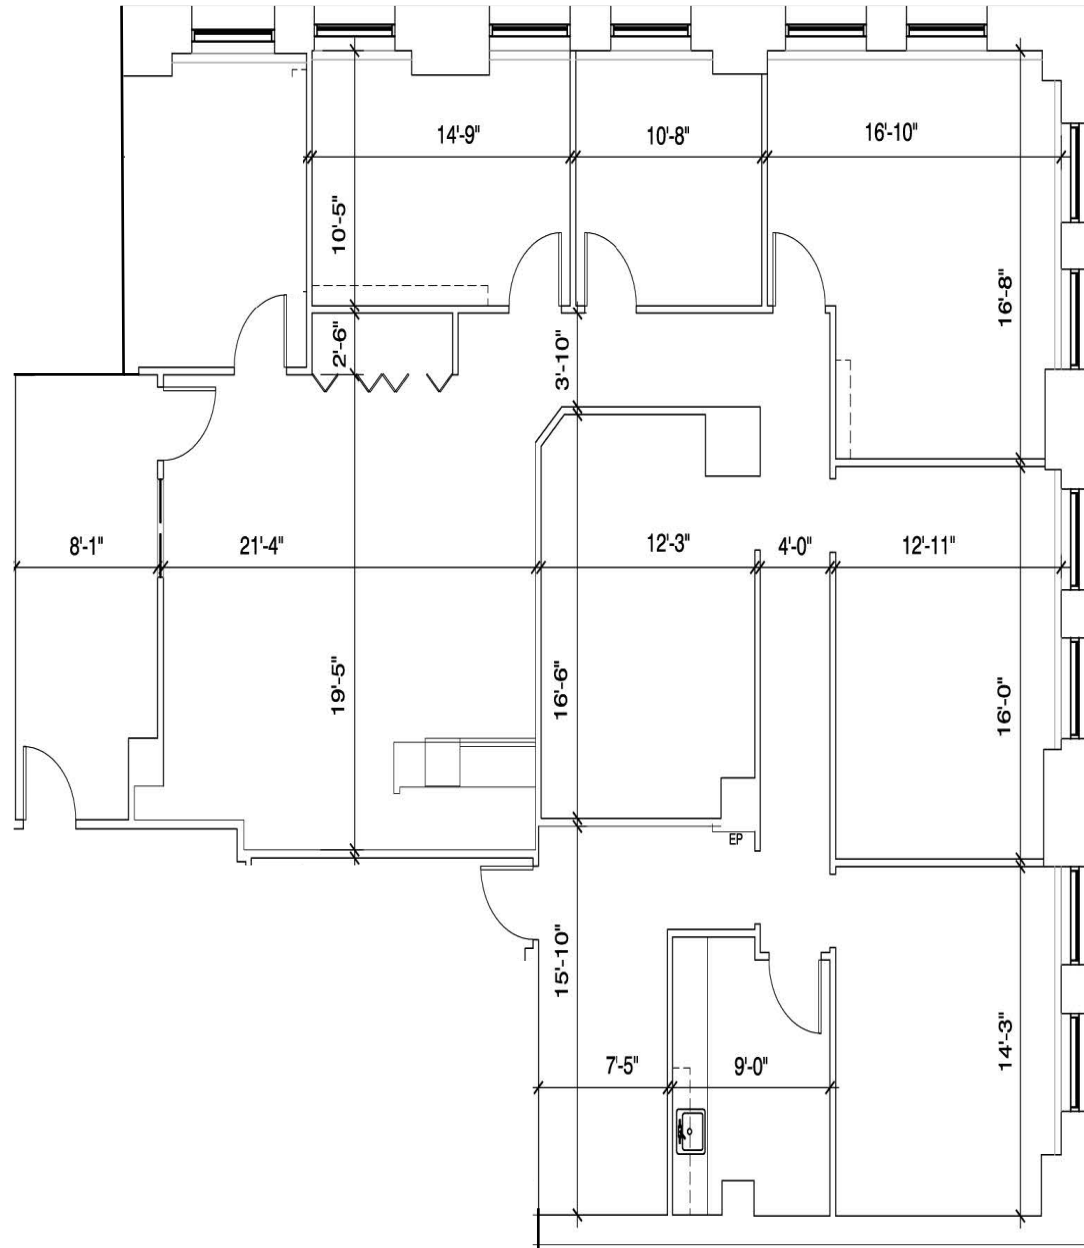

WEST MADISON

Suite 650 - 2,939 SF

**WILLARD  
JONES**  
REAL ESTATE

[www.willardjones.com](http://www.willardjones.com)

*All dimensions indicated on this plan are approximate and should be field verified.*