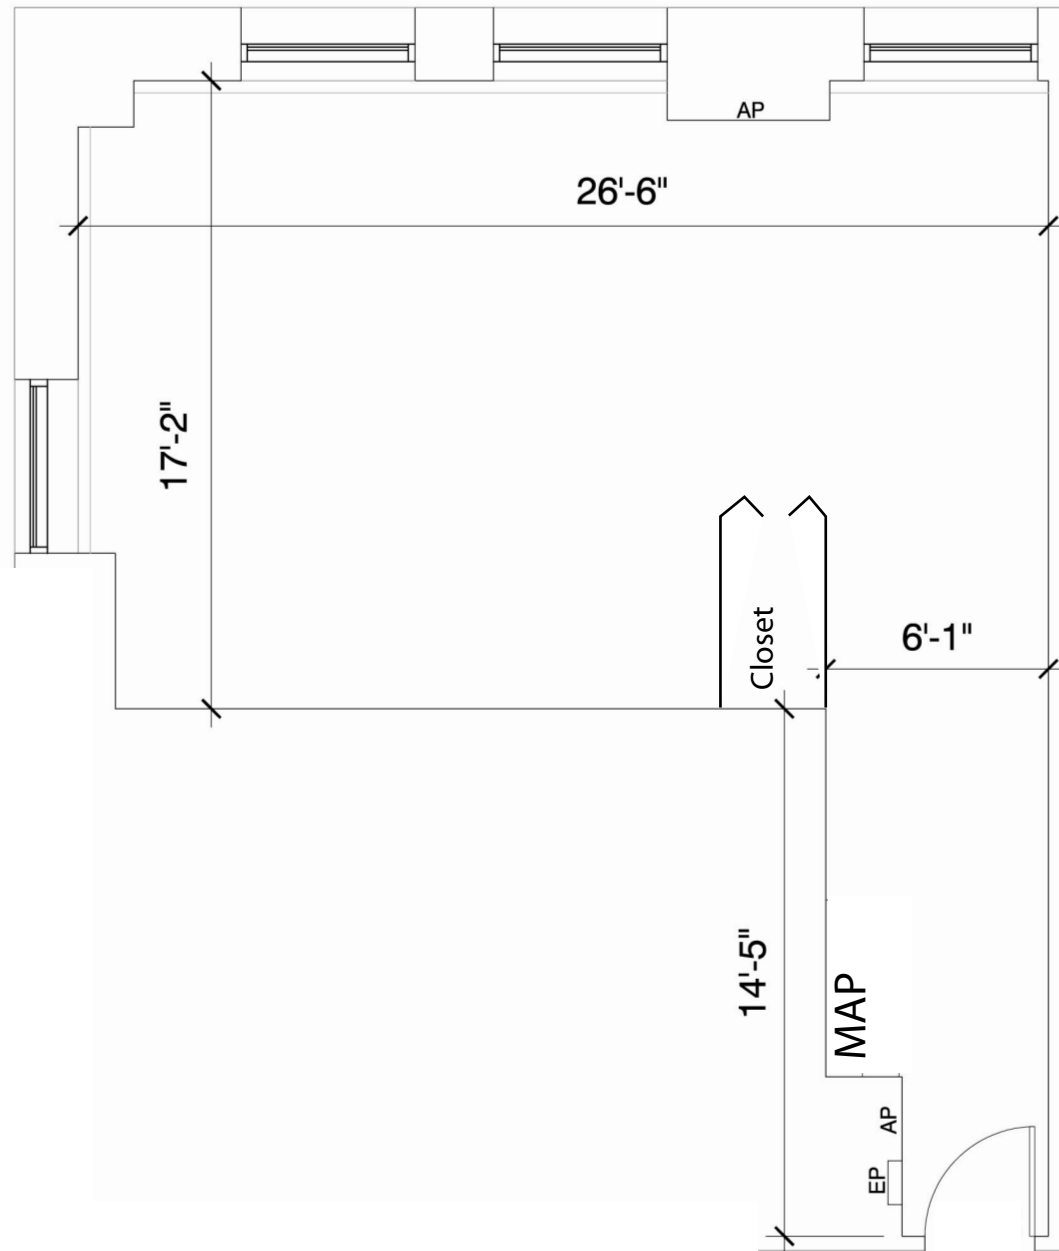

WEST MADISON

Suite 703 - 906 SF

**WILLARD
JONES**
REAL ESTATE

www.willardjones.com

All dimensions indicated on this plan are approximate and should be field verified.