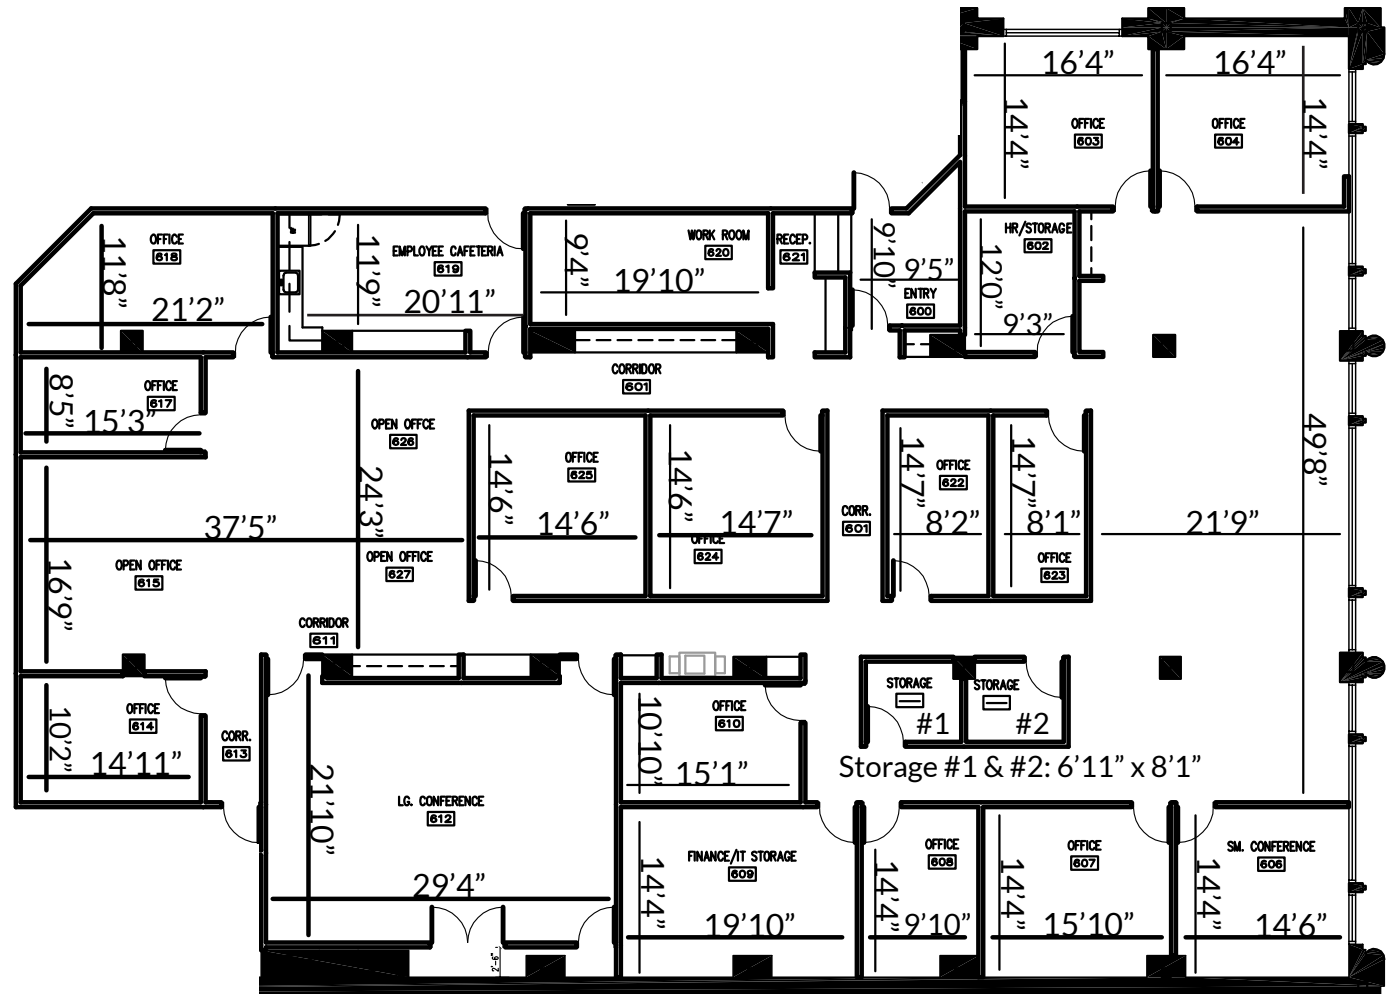

Suite 600 - 8,909 SF

**WILLARD  
JONES**  
REAL ESTATE

[www.willardjones.com](http://www.willardjones.com)

All dimensions indicated on this plan are approximate and should be field verified.