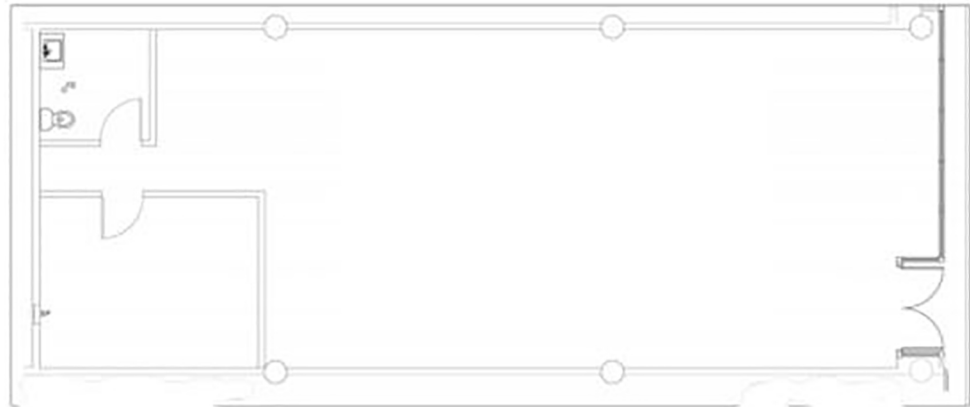

Retail - 1,904 SF

incommercialre.com

MICHIGAN AVE