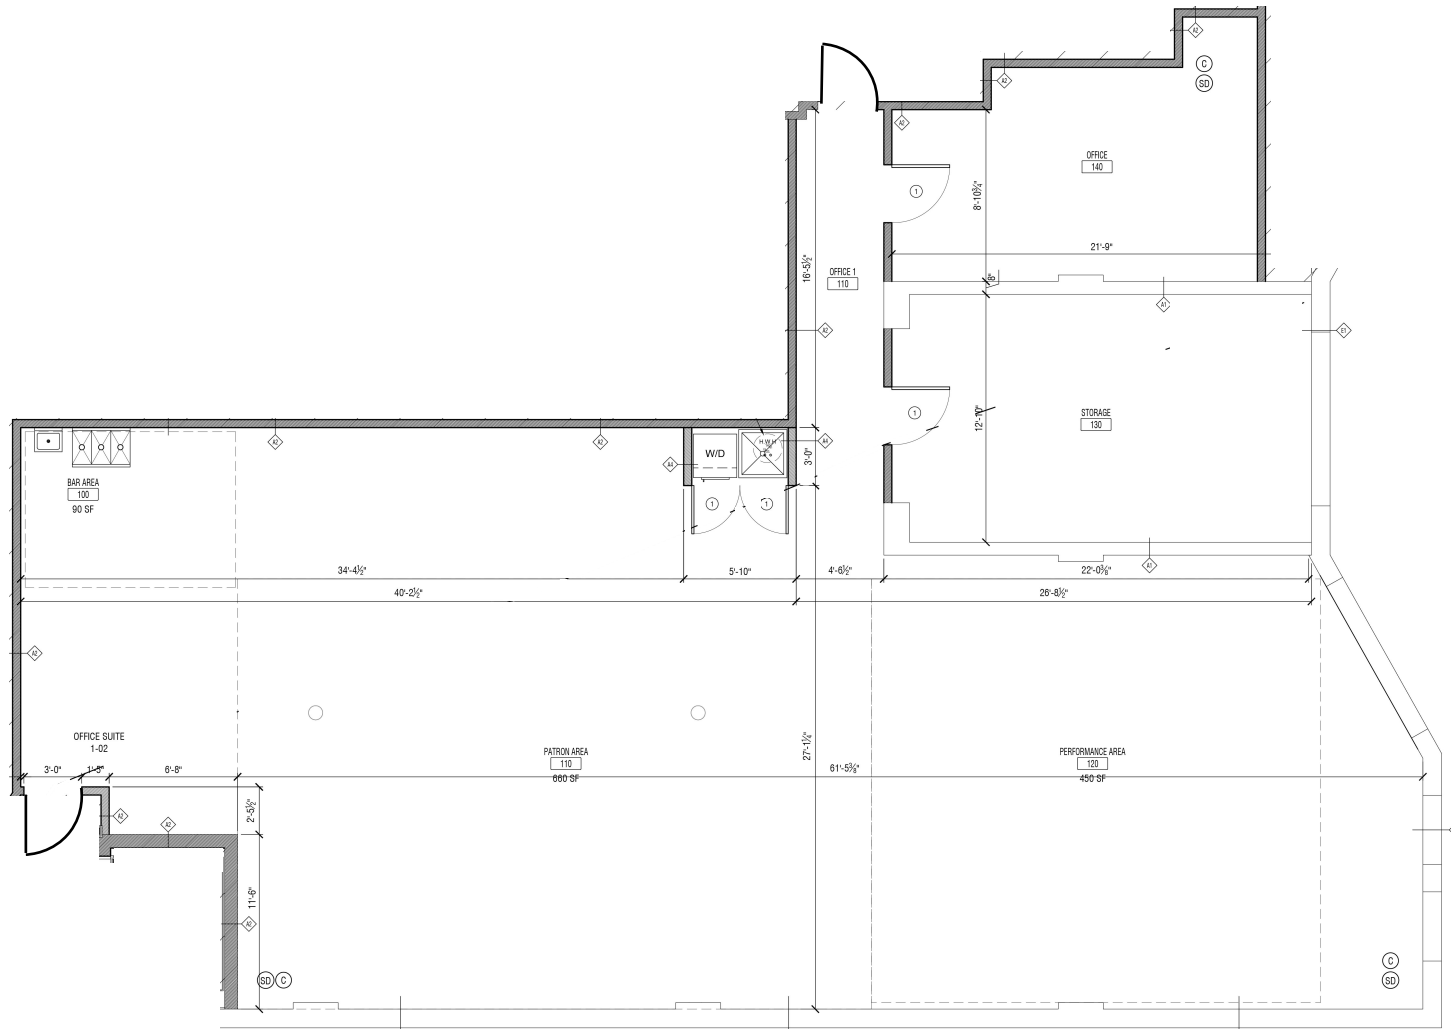

Suite 1 (Back) - 1,900 SF

www.willardjones.com

All dimensions indicated on this plan are approximate and should be field verified.