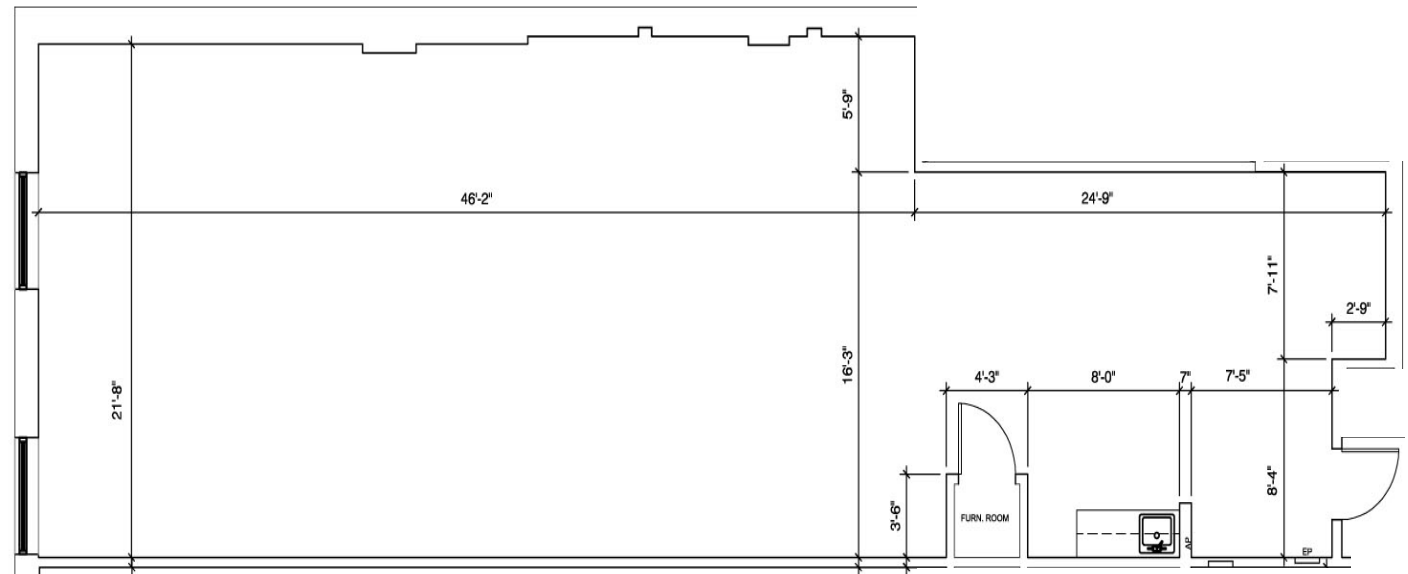

Suite 303 - 1,689 SF

[www.willardjones.com](http://www.willardjones.com)

Michigan Ave

All dimensions indicated on this plan are approximate and should be field verified.