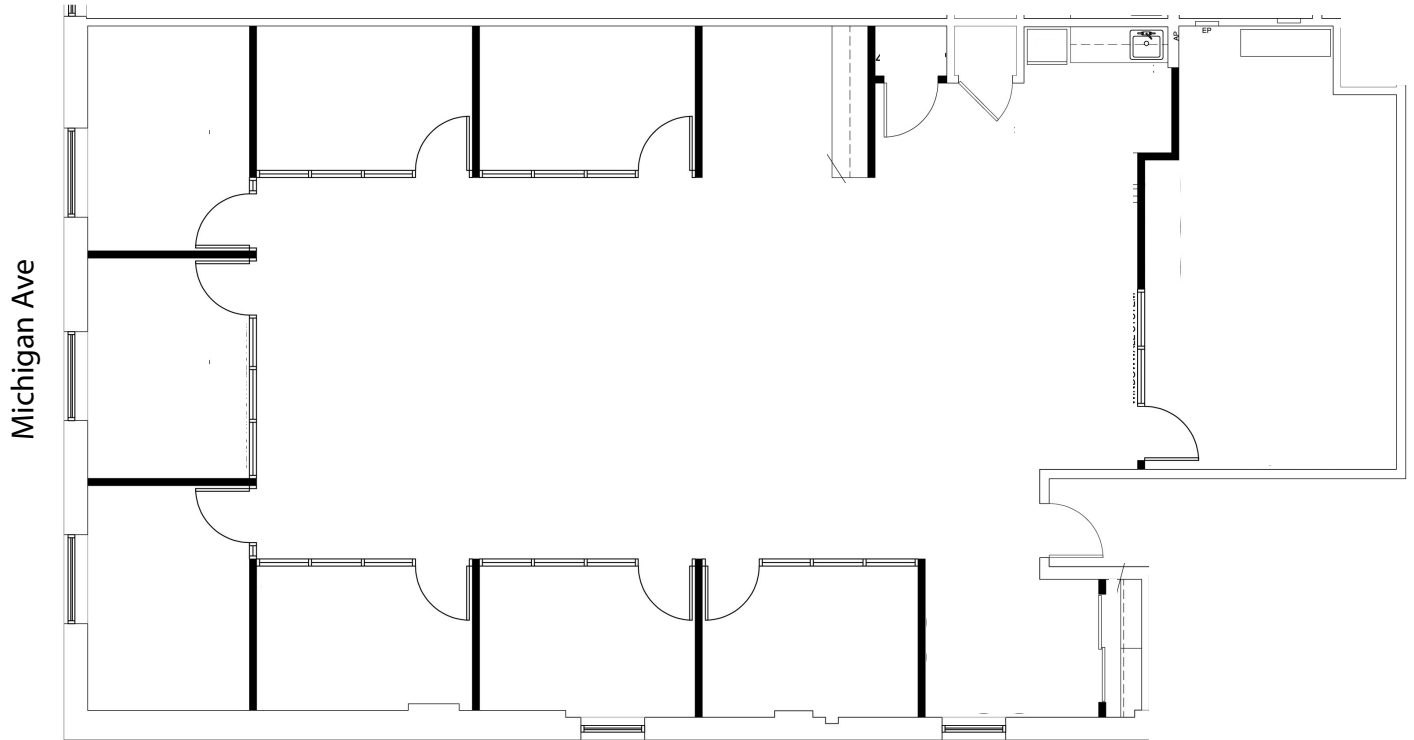

Suite 304 - 3,067 SF

www.willardjones.com

All dimensions indicated on this plan are approximate and should be field verified.