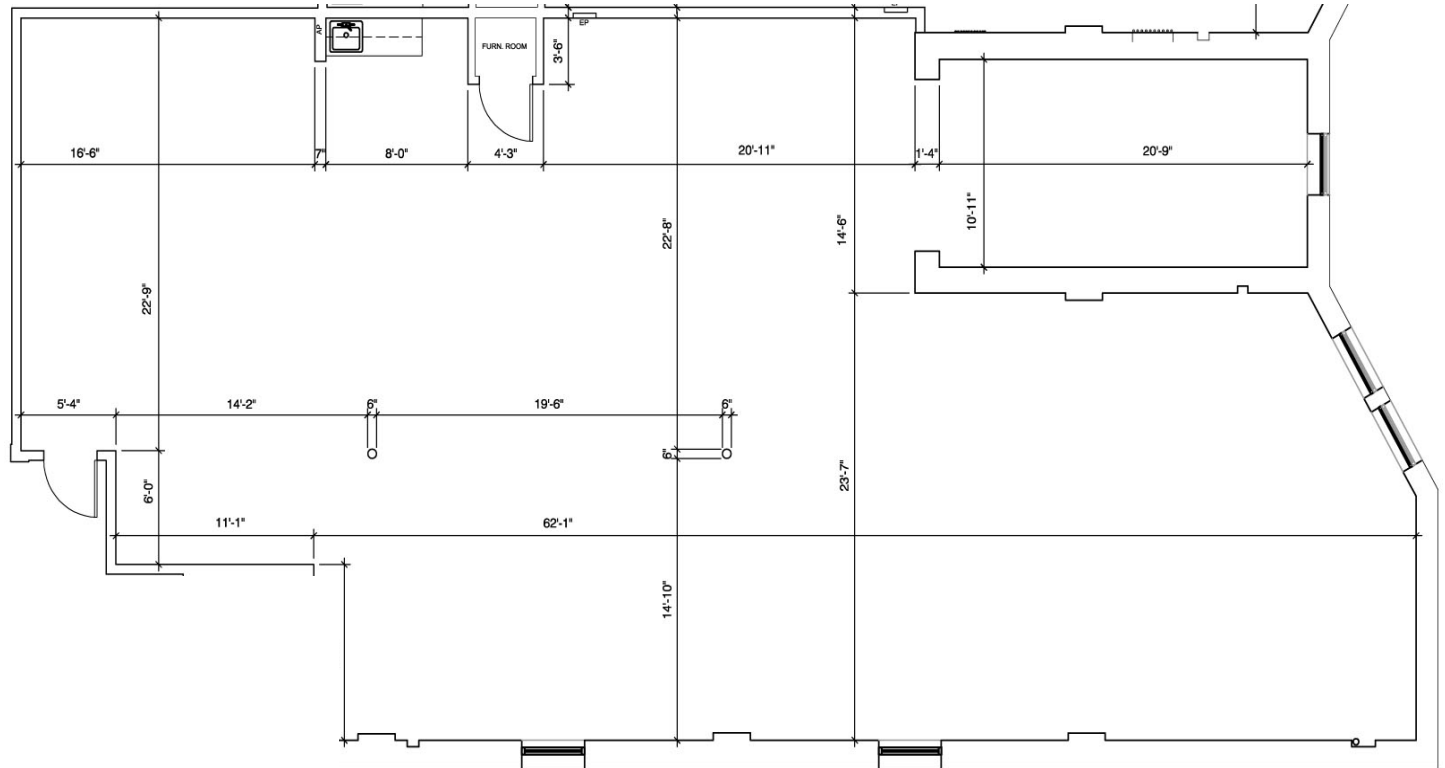

Suite 306 - 3,211 SF

[www.willardjones.com](http://www.willardjones.com)

All dimensions indicated on this plan are approximate and should be field verified.