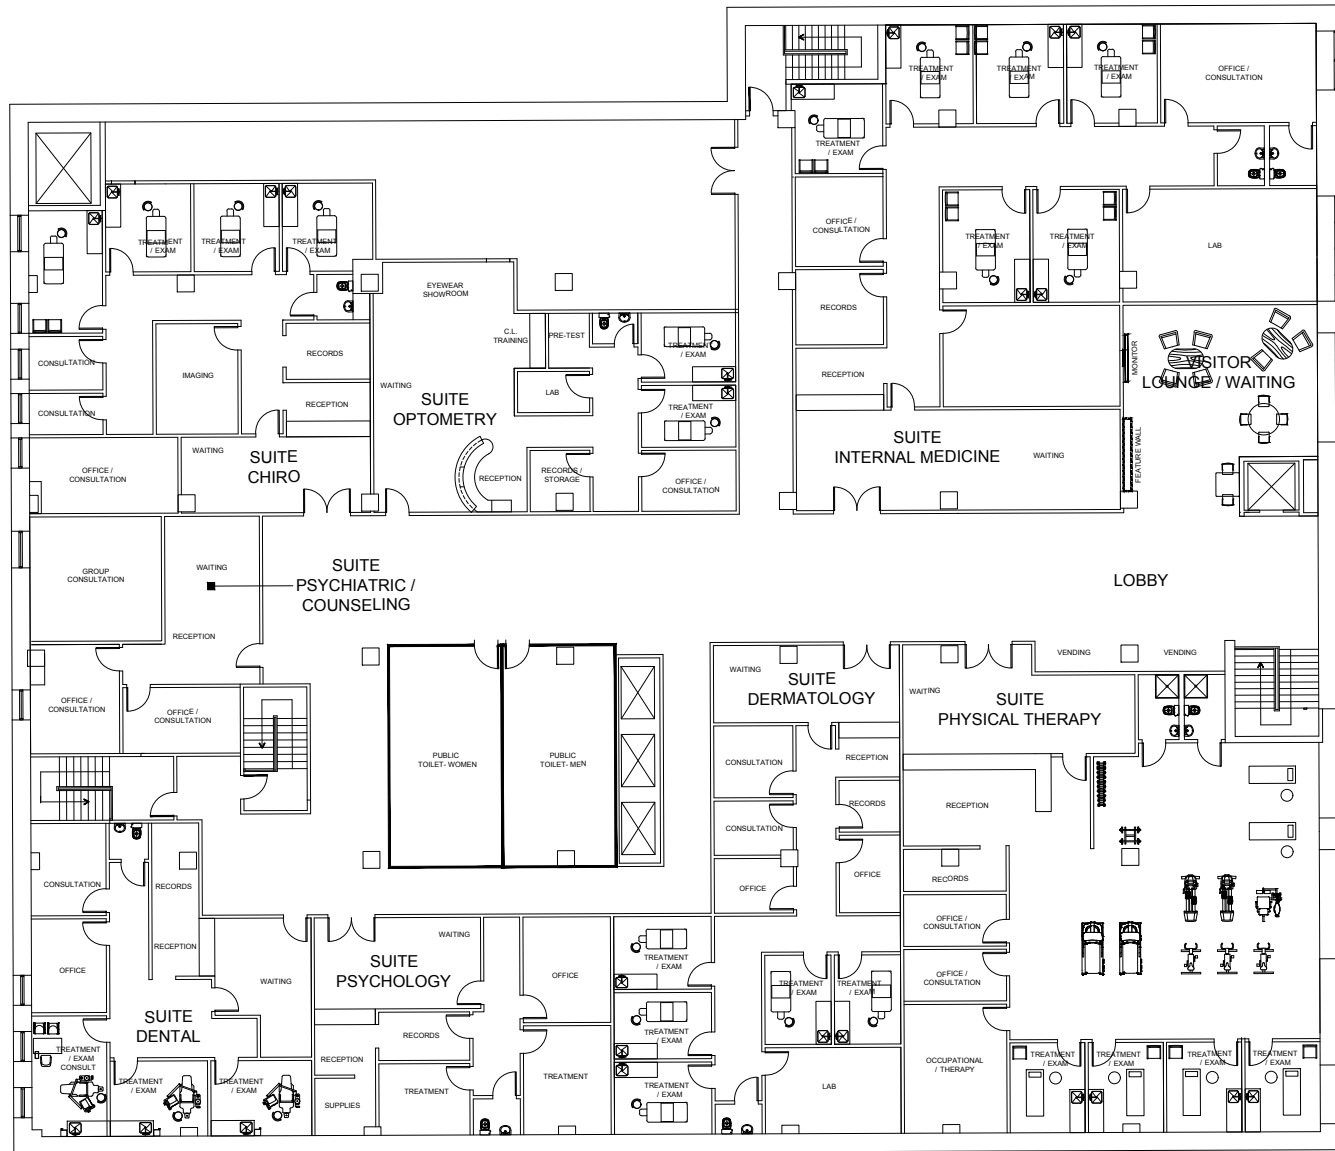

828
SOUTH WABASH

2nd Floor - 17,179 SF

www.willardjones.com

Wabash