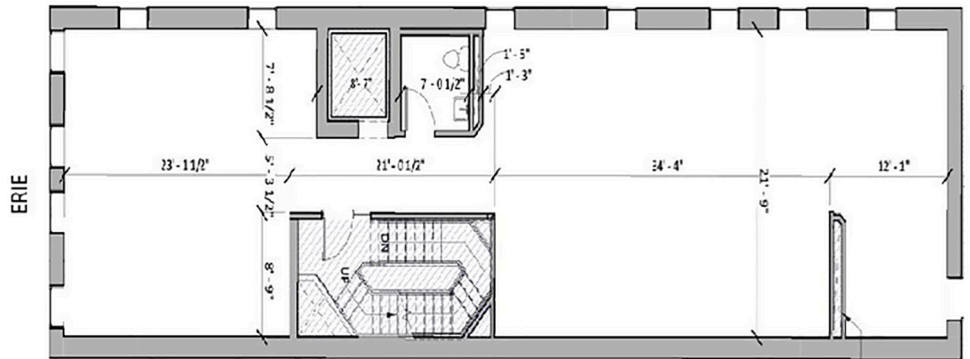

158 WEST ERIE STREET

2nd Floor - 2,367 SF

incommercialre.com

All dimensions indicated on this plan are approximate and should be field verified.