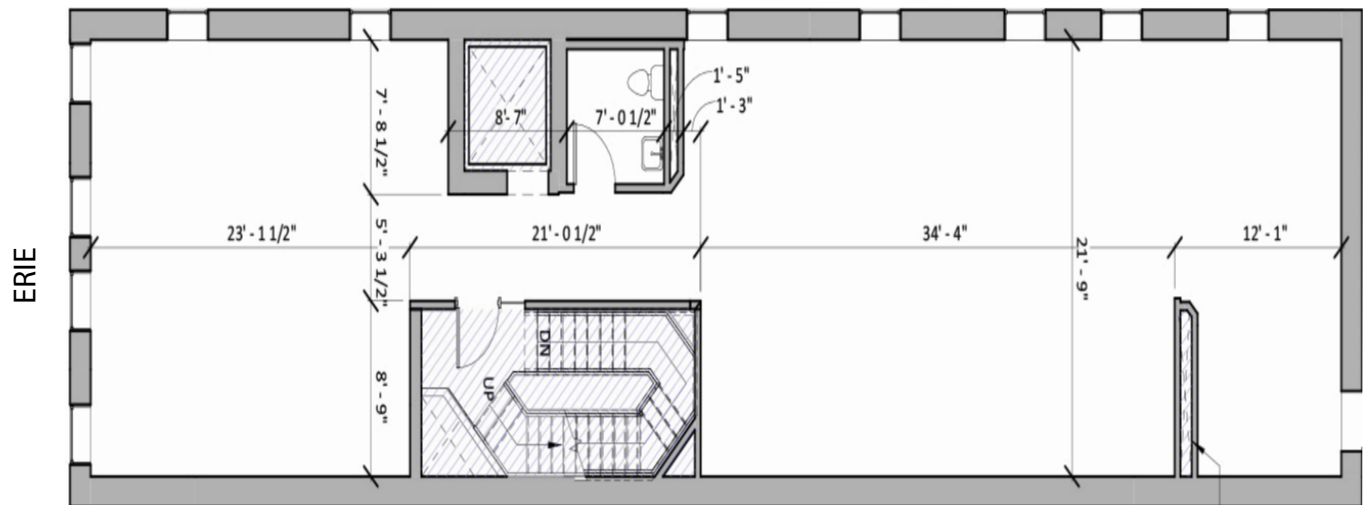

158 WEST ERIE STREET

2nd Floor - 2,367 SF

**WILLARD
JONES**

REAL ESTATE

www.willardjones.com

www.arcoregr.com

All dimensions indicated on this plan are approximate and should be field verified.