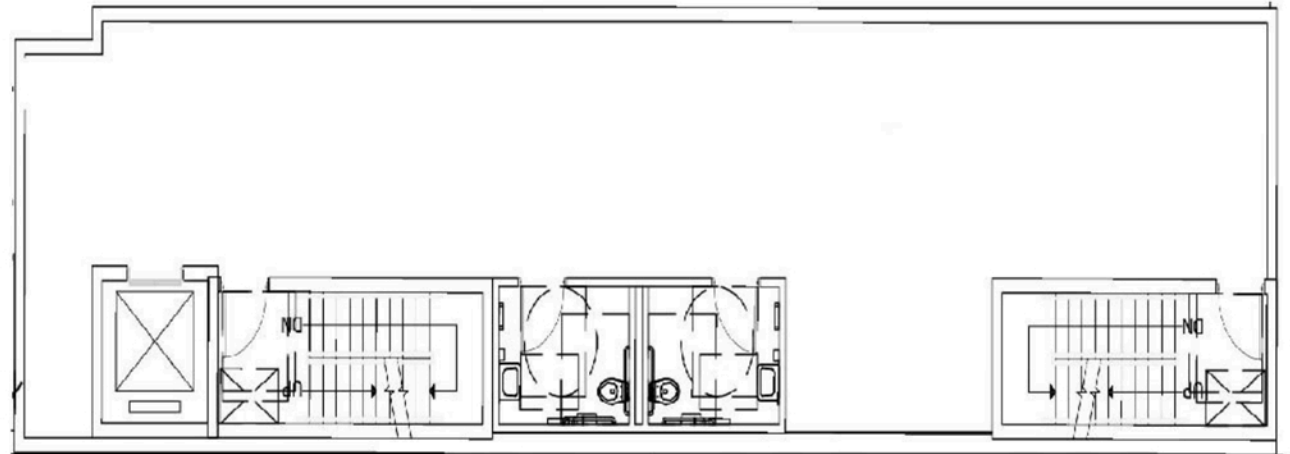

158 WEST ERIE STREET

Proposed 6th Floor -
2,149 SF

incommercialre.com

ERIE

All dimensions indicated on this plan are approximate and should be field verified.