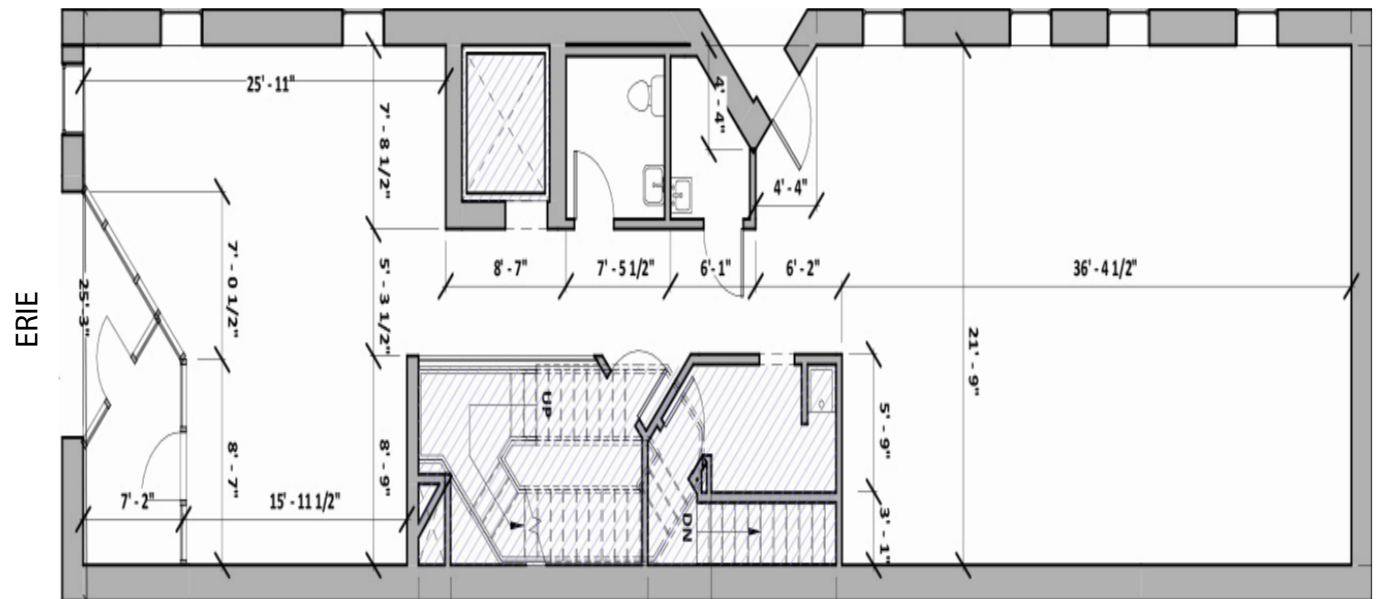

# 158 WEST ERIE STREET

Retail - 2,367 SF

**WILLARD  
JONES**

REAL ESTATE

[www.willardjones.com](http://www.willardjones.com)

REAL ESTATE

[www.arcogrp.com](http://www.arcogrp.com)

*All dimensions indicated on this plan are approximate and should be field verified.*