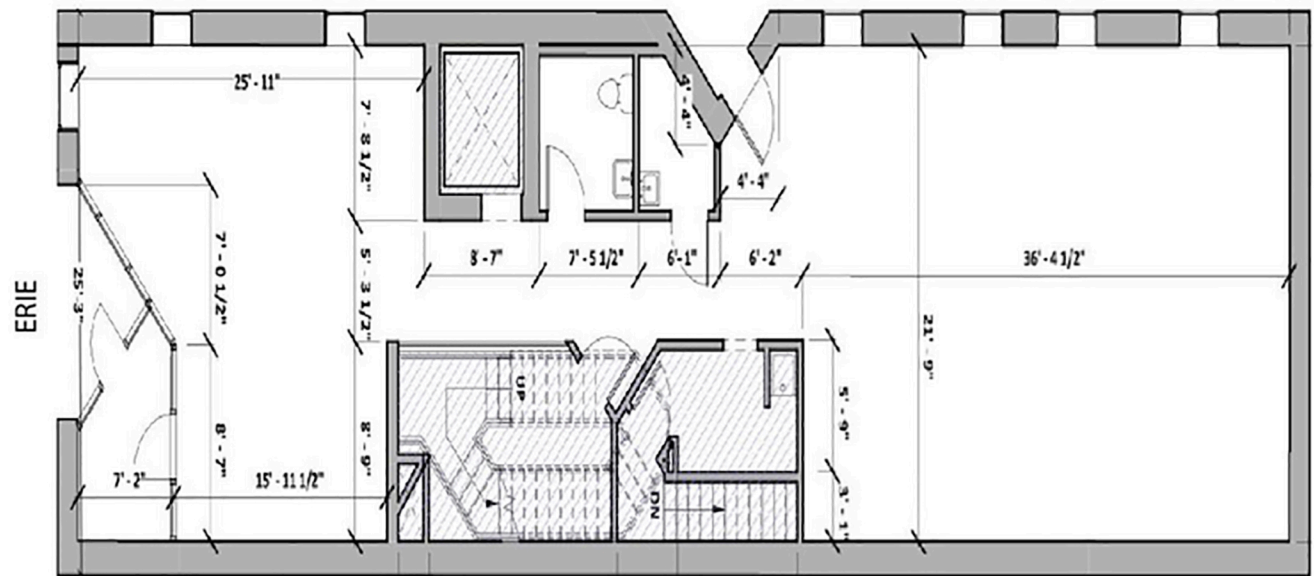

158 WEST ERIE STREET

Retail
2,367 SF

incommercialre.com

All dimensions indicated on this plan are approximate and should be field verified.