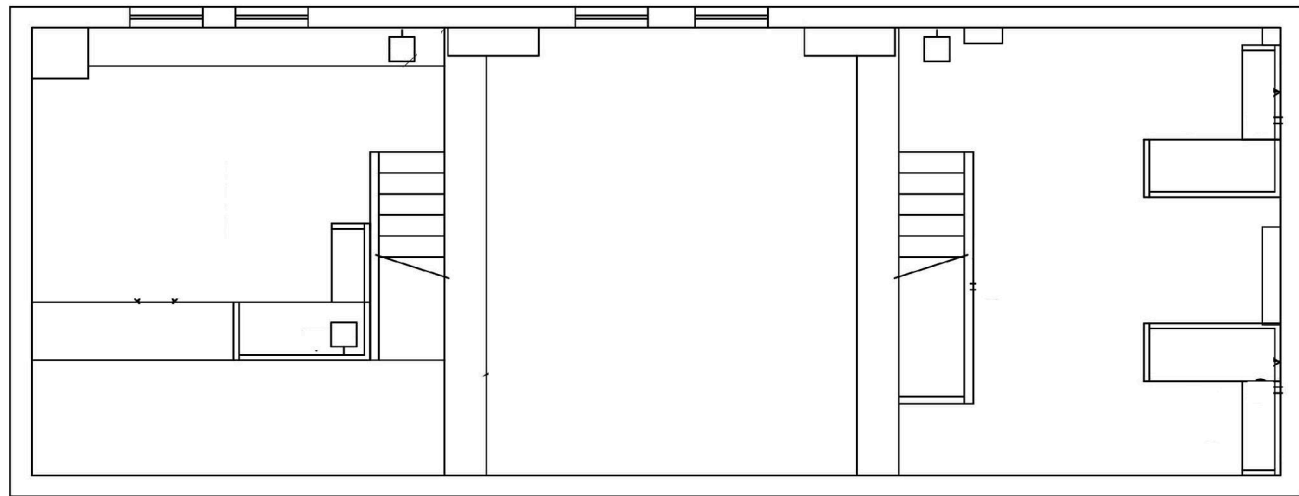

# 180 WEST WASHINGTON

12th Floor - 3,950 SF

Main Level

Mezzanine

Mezzanine