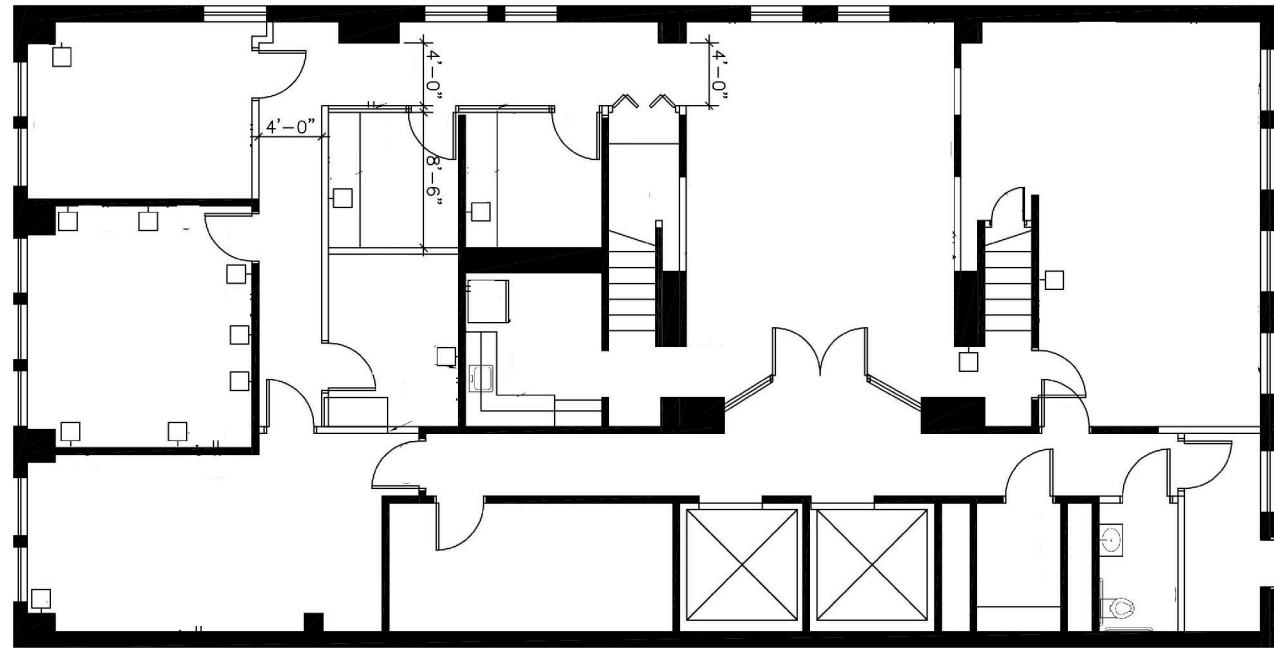

# 180 WEST WASHINGTON

12th Floor - 3,950 SF

Main Level

Mezzanine

Mezzanine