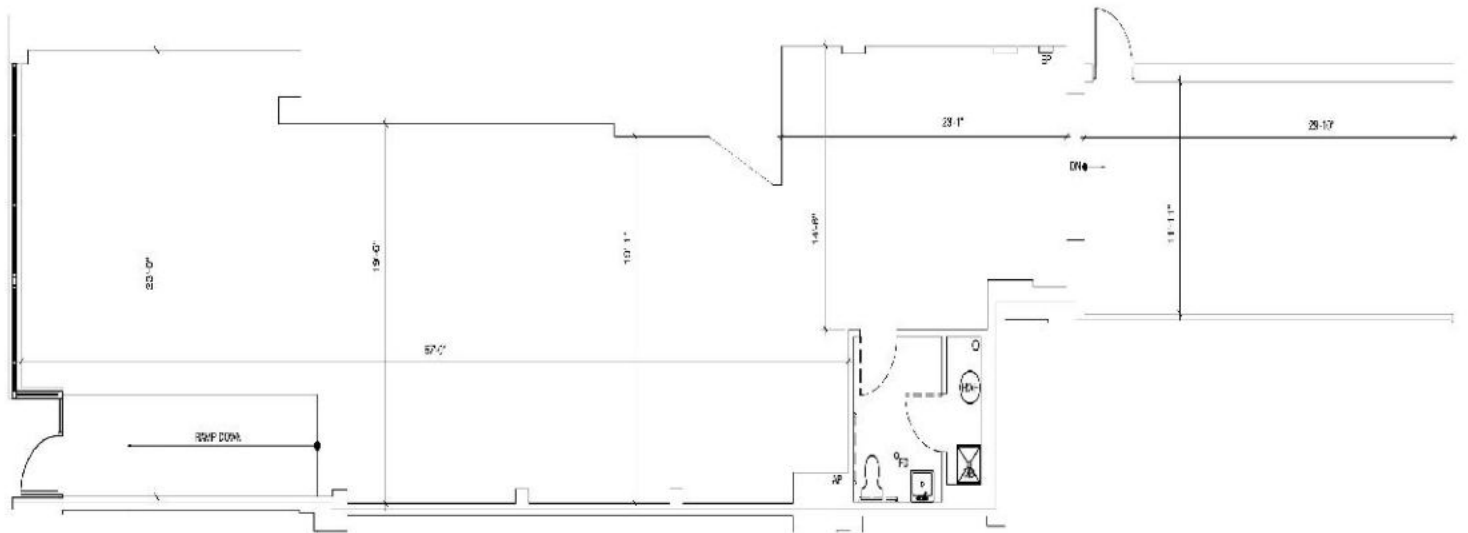

2001 S State

Suite 102 - 2,178 SF

[incommercialre.com](http://incommercialre.com)

All dimensions indicated on this plan are approximate and should be field verified.