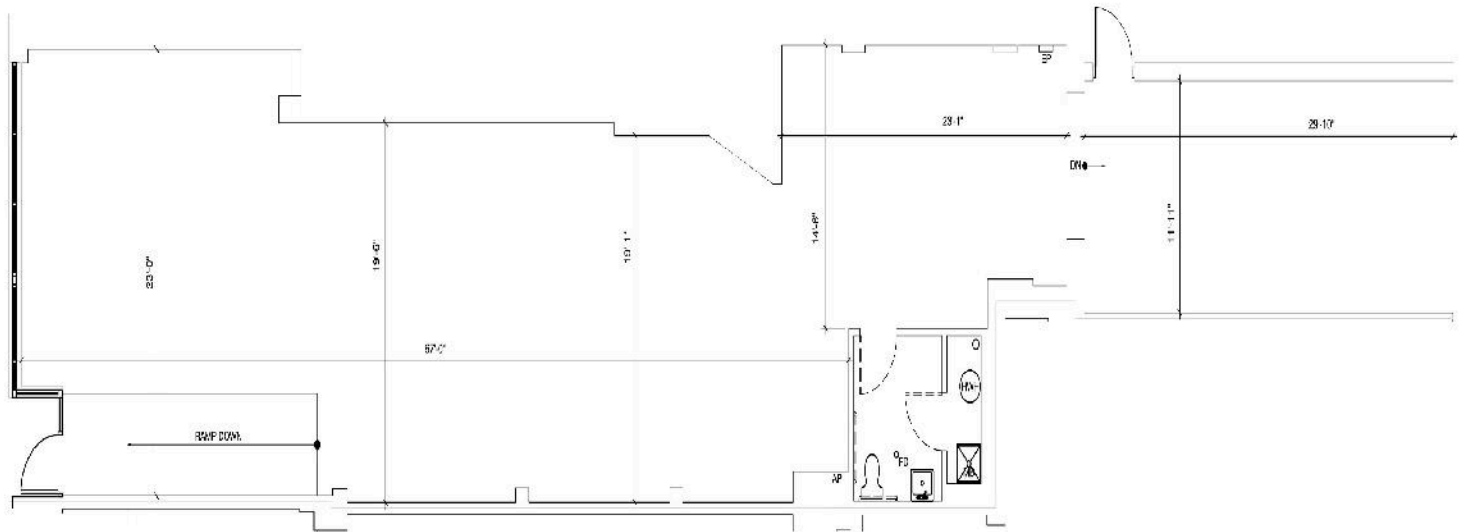

Suite 102 - 2,178 SF

incommercialre.com

All dimensions indicated on this plan are approximate and should be field verified.