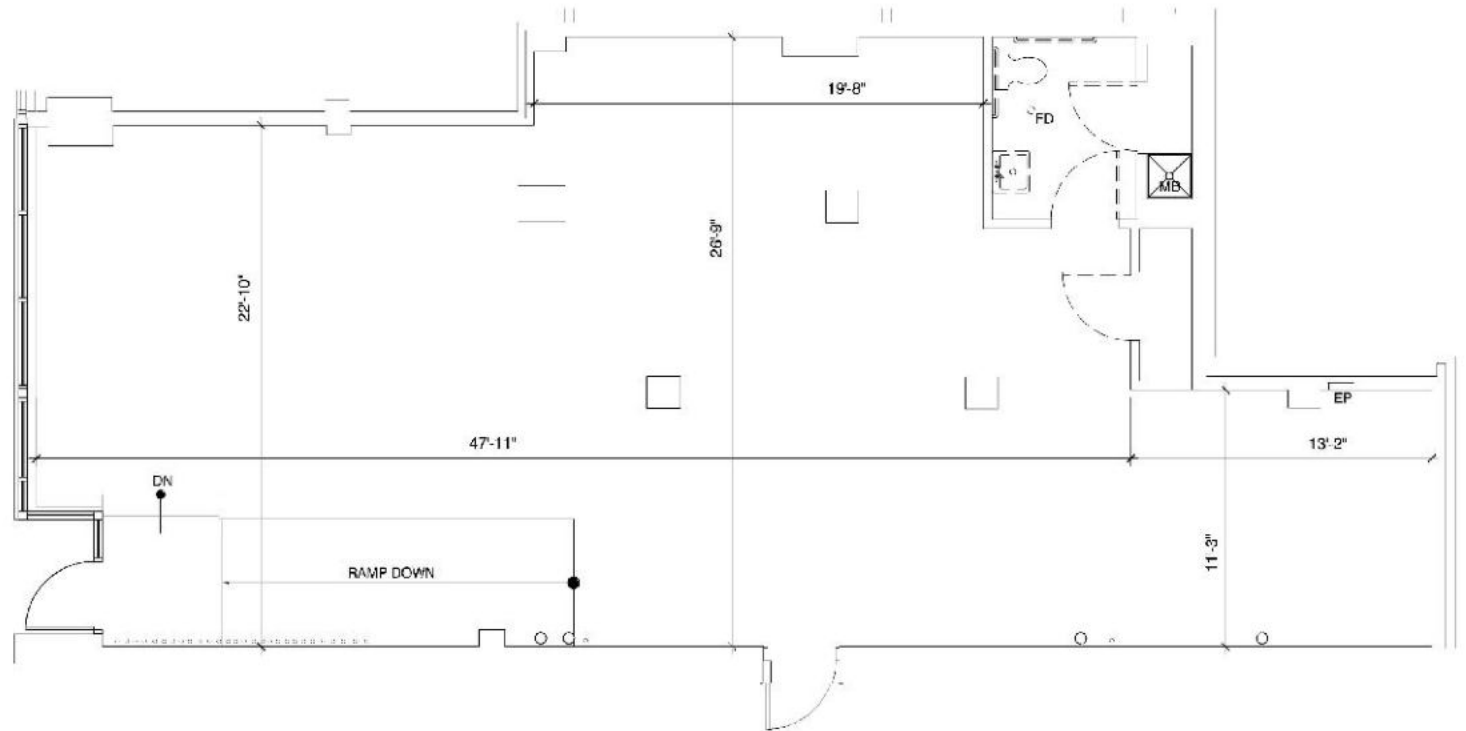

2001 S State

Suite 104 - 1,439 SF

[incommercialre.com](http://incommercialre.com)

*All dimensions indicated on this plan are approximate and should be field verified.*