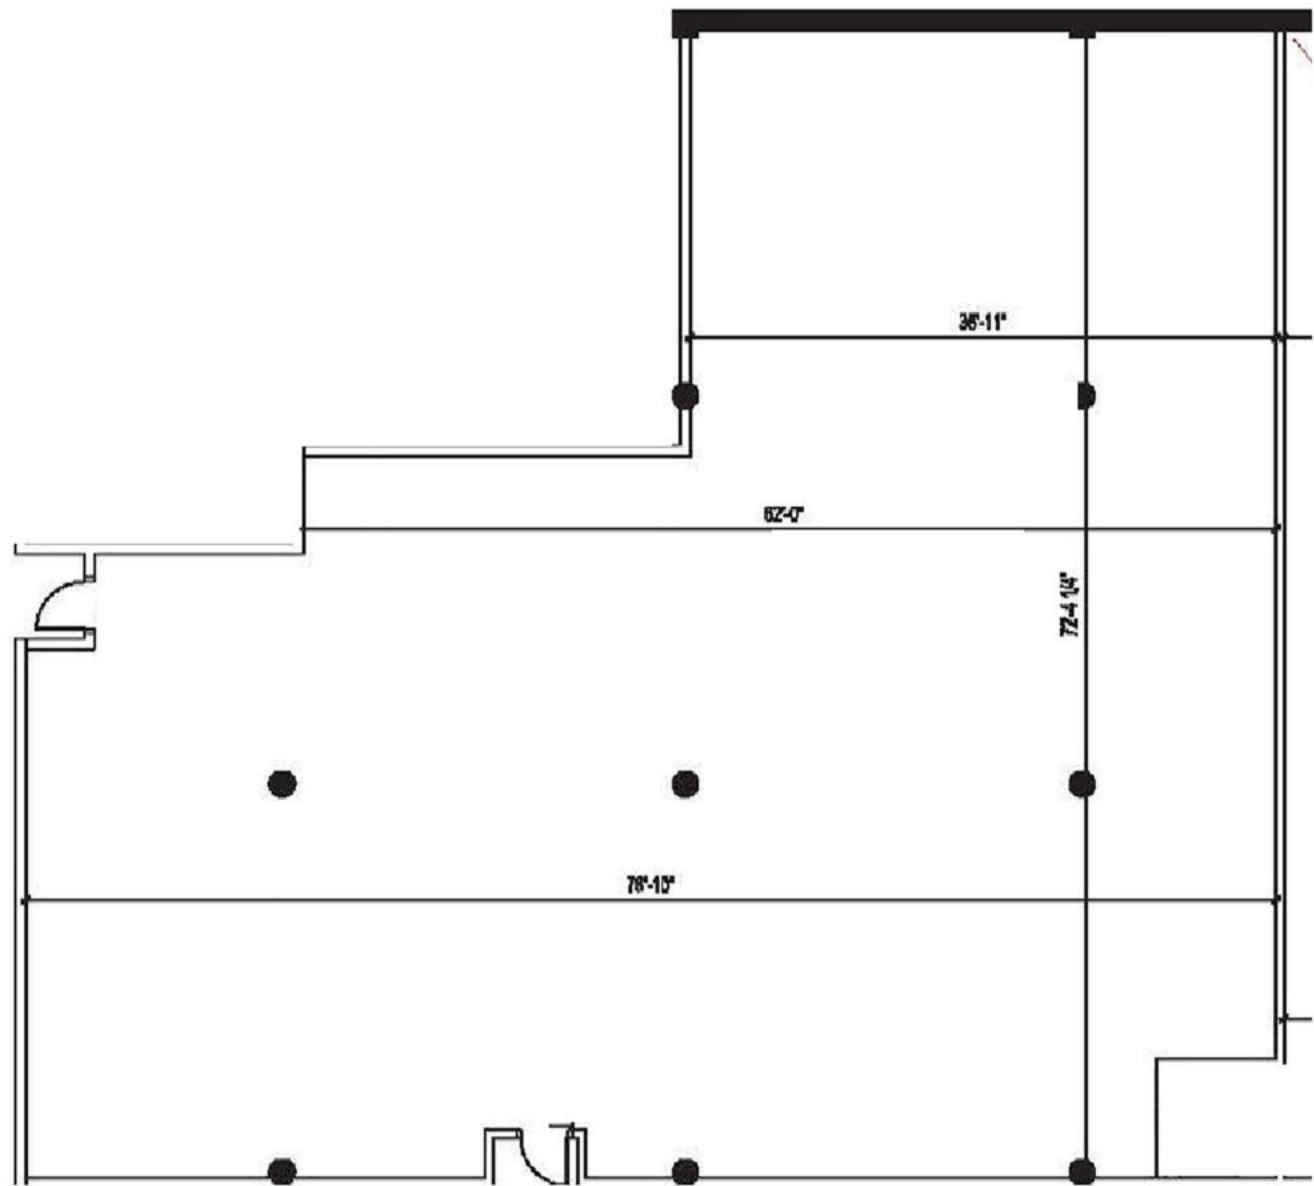

2036 S Michigan

1st floor - 4,358 SF

incommercialre.com

Michigan Ave