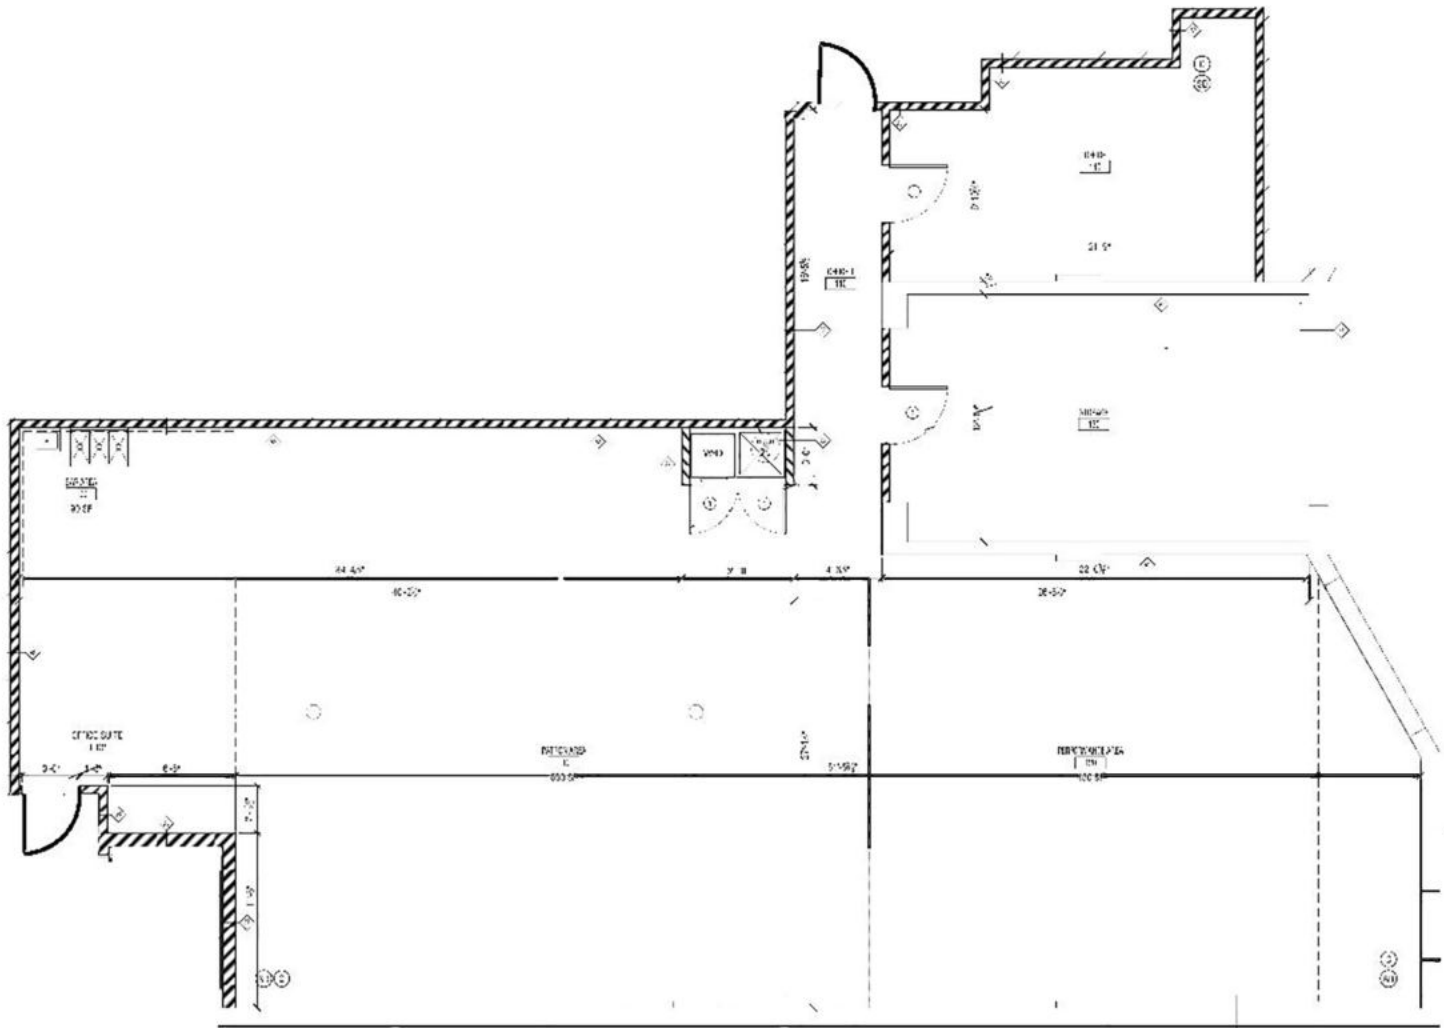

2229 S Michigan

Suite 1 (Back) - 2,512 SF

[incommercialre.com](http://incommercialre.com)

All dimensions indicated on this plan are approximate and should be field verified.