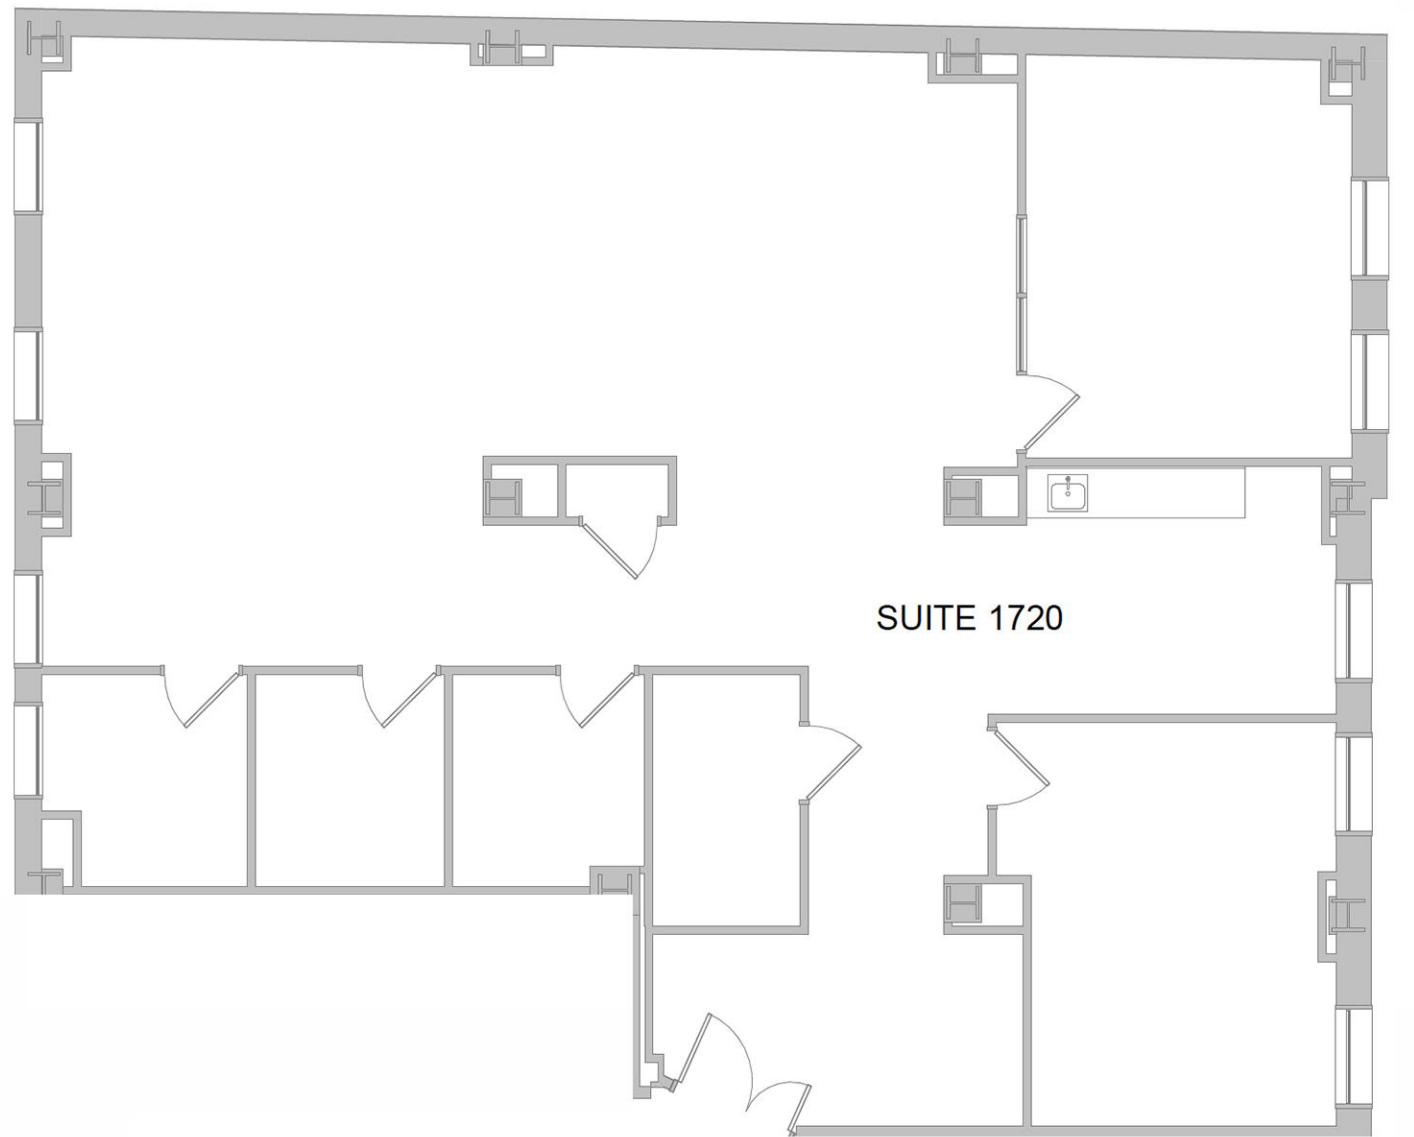

100
NORTH LASALLE

Suite 1720
2,578 SF

ChicagoOfficeSearch.com

SUITE 1720