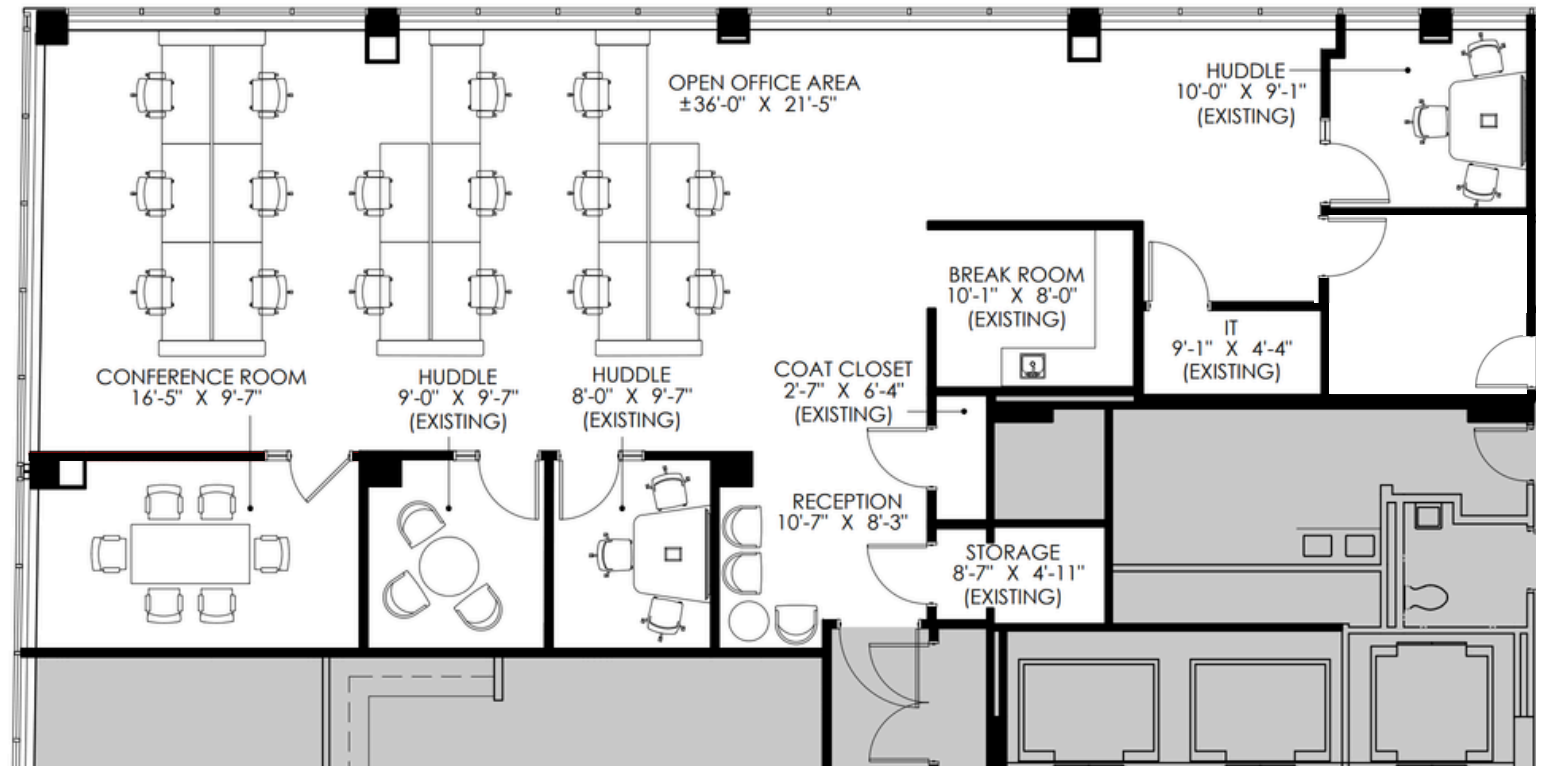

29
NORTH WACKER

Suite 702 - 3,025 SF

**WILLARD
JONES**
REAL ESTATE

www.willardjones.com

The measurements on this plan are approximate and should be field-verified.