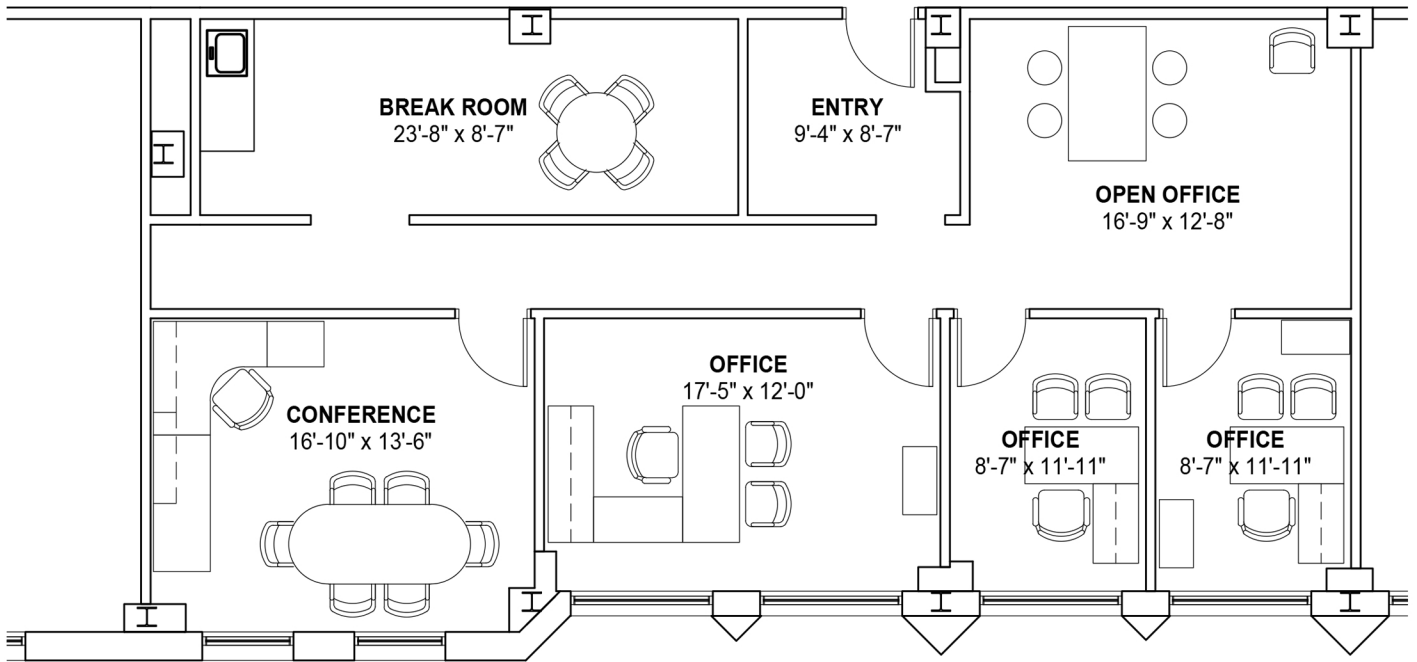

**CHICAGO TEMPLE BUILDING**

Suite 409 - 1,641 SF

**WILLARD  
JONES**  
REAL ESTATE

[www.willardjones.com](http://www.willardjones.com)

*The measurements on this plan are approximate and should be field-verified.*