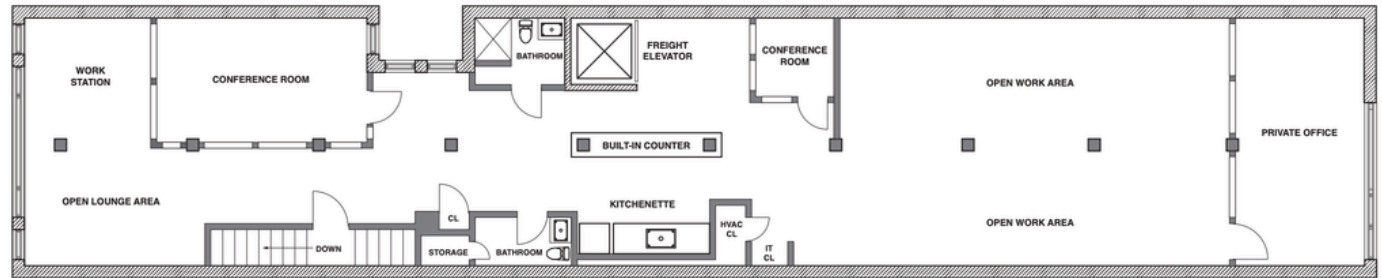

321

S Jefferson

Suite 200 - 3,600 SF

**WILLARD
JONES**

REAL ESTATE

www.willardjones.com

All dimensions indicated on this plan are approximate and should be field verified.